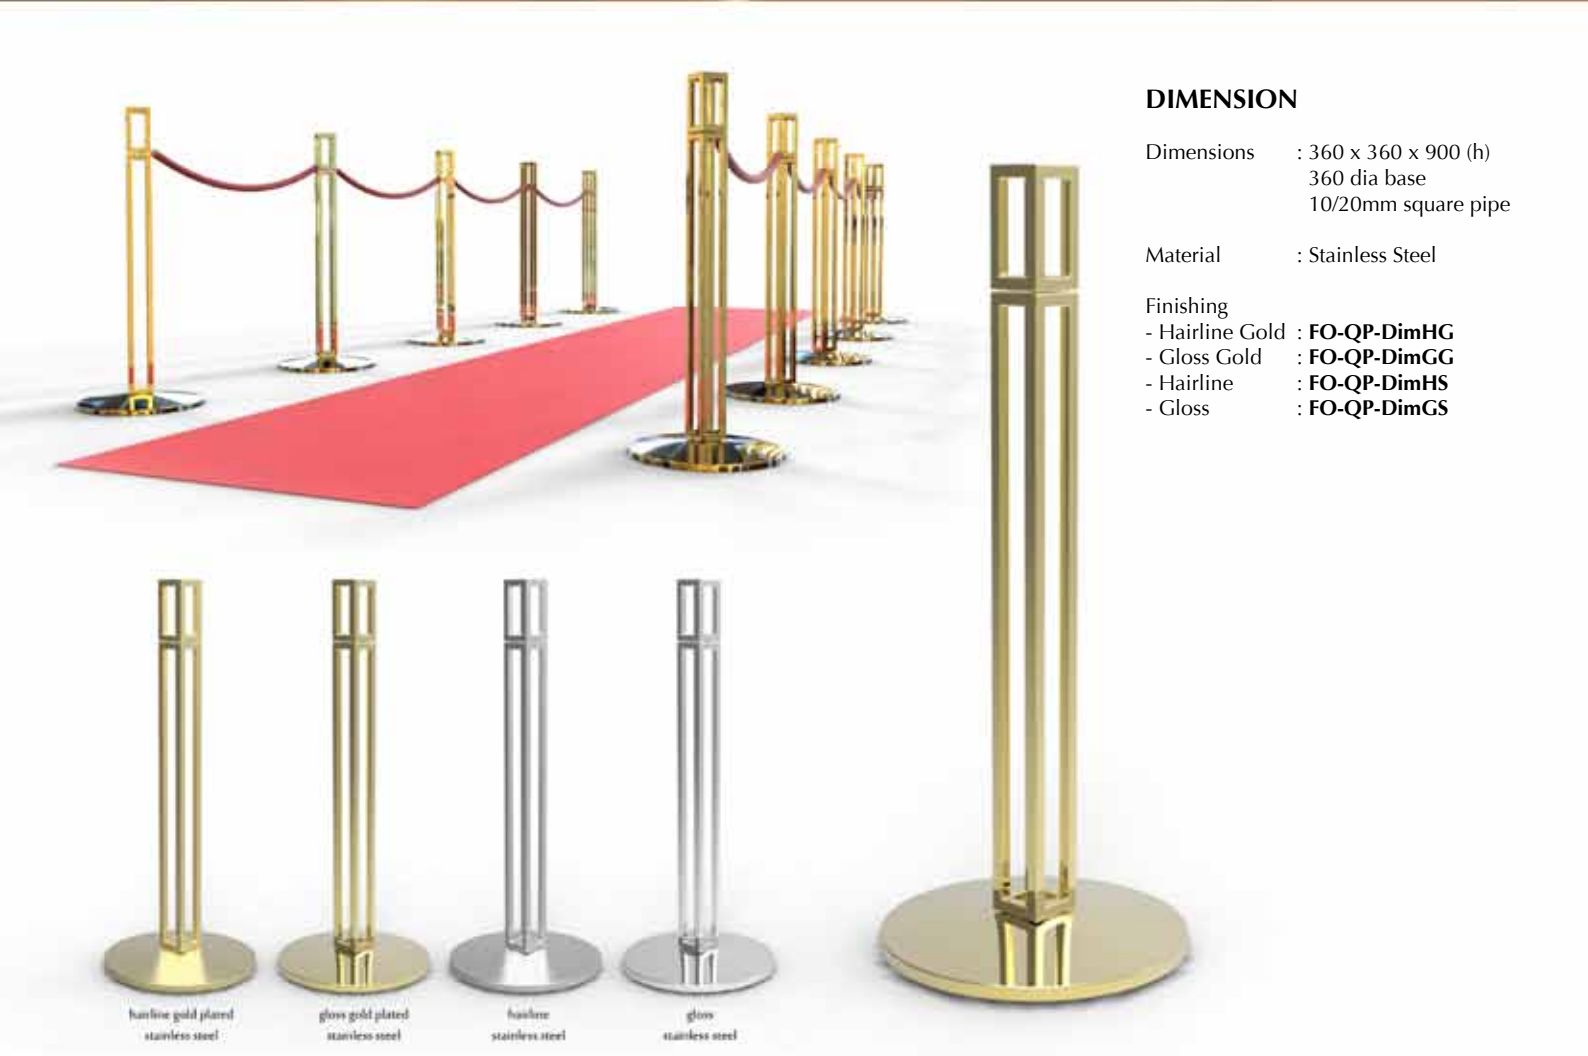

Material : Stainless Steel

hairline gold plated stainless steel gloss gold plated stainless steel hairline stainless steel gloss stainless steel

TOWER

Dimensions : 360 x 360 x 900 (h)
 360 dia base
 10/20mm square pipe

hairline
stainless steel

gloss
stainless steel

LEAF

Dimensions : 360 x 360 x 900 (h)
 360 dia base
 10/20mm square pipe

Material : Stainless Steel

- Finishing
- Hairline Gold : **FO-QP-LeaHG**
 - Gloss Gold : **FO-QP-LeaGG**
 - Hairline : **FO-QP-LeaHS**
 - Gloss : **FO-QP-LeaGS**

hairline gold plated stainless steel

gloss gold plated stainless steel

hairline stainless steel

gloss stainless steel

DIMENSION

Dimensions : 360 x 360 x 900 (h)
 360 dia base
 10/20mm square pipe

Material : Stainless Steel