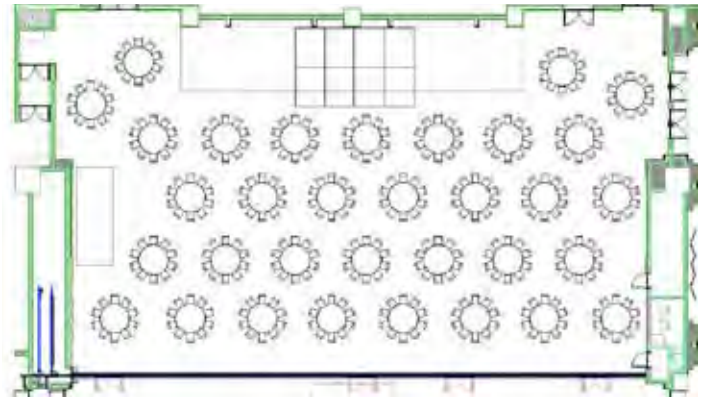

Space Analysis

Estimating the right amount of furniture for a huge event room can be tricky.

That's how our space planning services come in place.

We provide space analysis where you can see just how much banquet furniture you need. Not too much, not too little. Saving lots of headaches for you and your team.

Here are some examples of the different set-ups.

Banquet Dinner