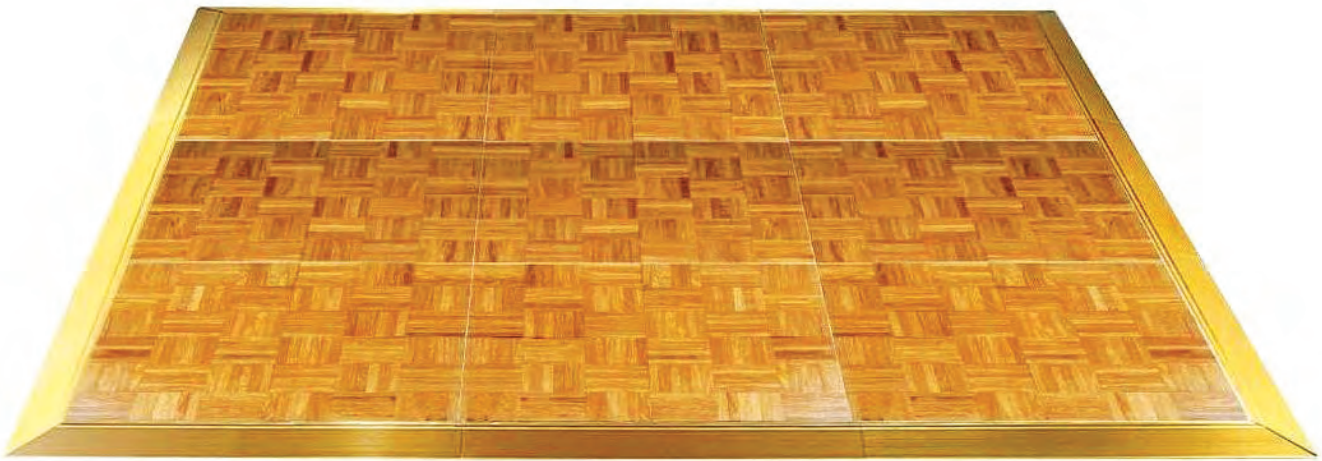

GALA DANCE-FLOOR

Model no. : **DF-GPO-33S**
Dance-floor Material : Parquet (Oak)
Dimensions : 910 x 910 x 25mm
Weight : 18kg per panel
Locking mechanism : Gear-lock

Gear-Lock

- Gear-Lock uses reliable positive locking system
- Do not rely on magnets or gravity to secure panels together
- Gear-Lock allows automatic alignment of panels together for quicker and locked fit
- Only requires a half-turn Allen wrench to lock & unlock panels, reducing time and labour for set-up