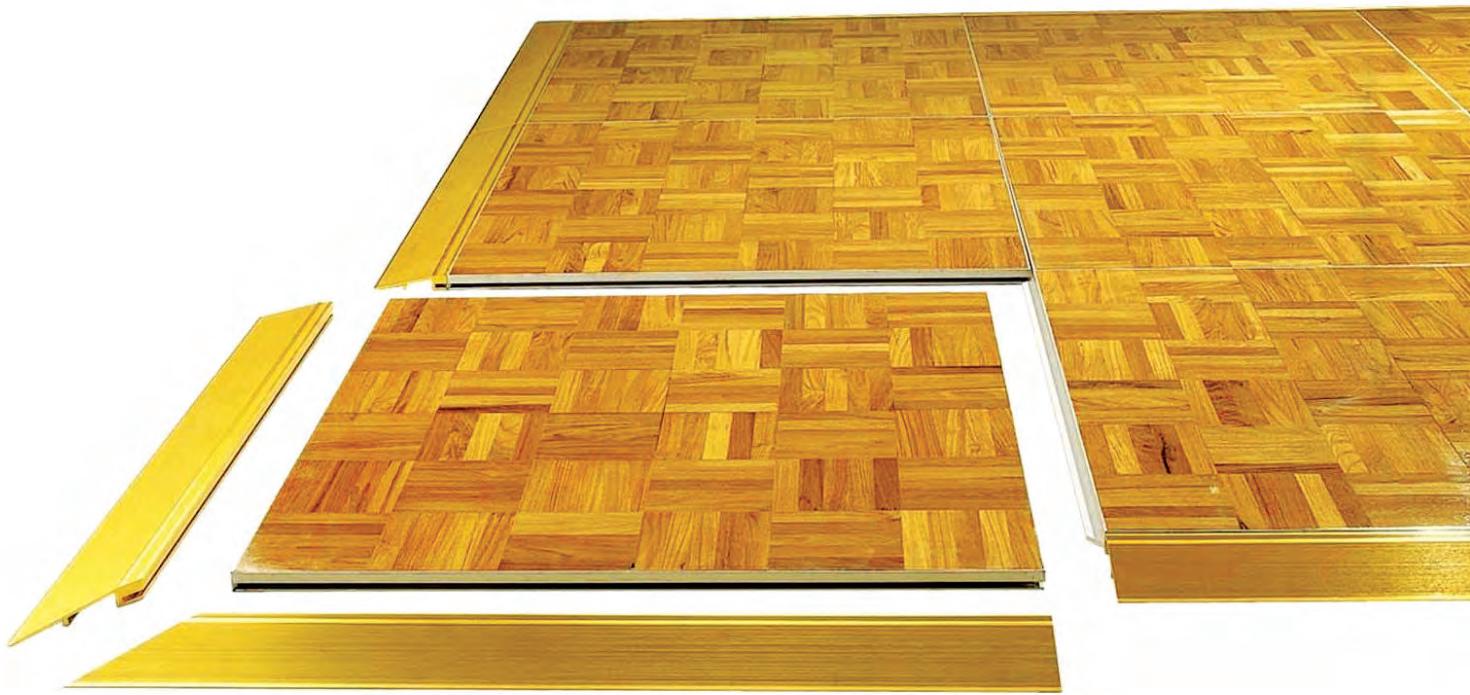

GALA DANCE-FLOOR

Model no. : **DF-GPO-33S**
Dance-floor Material : Parquet (Oak)
Dimensions : 910 x 910 x 25mm
Weight : 18kg per panel
Locking mechanism : Gear-lock

Gear-Lock

- Gear-Lock uses reliable positive locking system
- Do not rely on magnets or gravity to secure panels together
- Gear-Lock allows automatic alignment of panels together for quicker and locked fit
- Only requires a half-turn Allen wrench to lock & unlock panels, reducing time and labour for set-up

Panel

- Uses high quality parquet
- High gloss surface coating for better protection of panel and aesthetics purposes
- Ensures shape squareness is adhered to, which eliminates gaps between panels
- All panels make full contact with floor, ensuring no problem of breakthrough
- Protects the edges of each panel by using a sturdier aluminium metal feature strip
- Easier and faster set-up with standard sizes of 910mm x 910mm