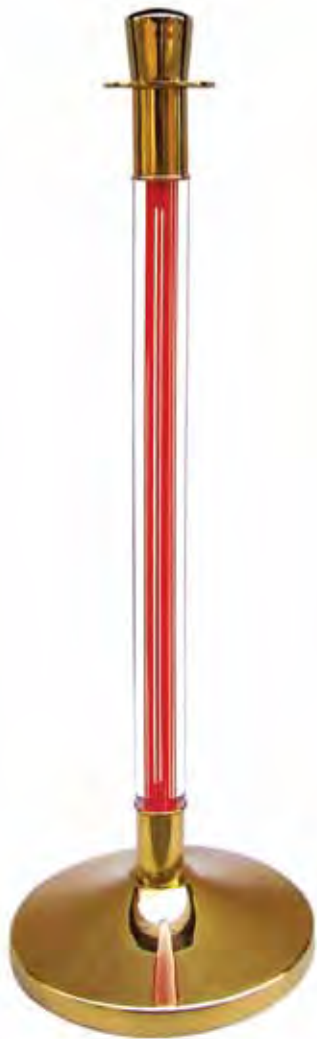

Acrylic Red