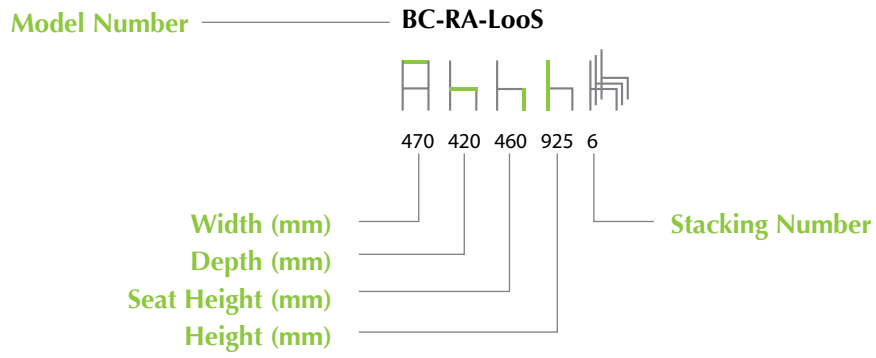

LEGEND

Cass

Delphine

Cygnus

Aran