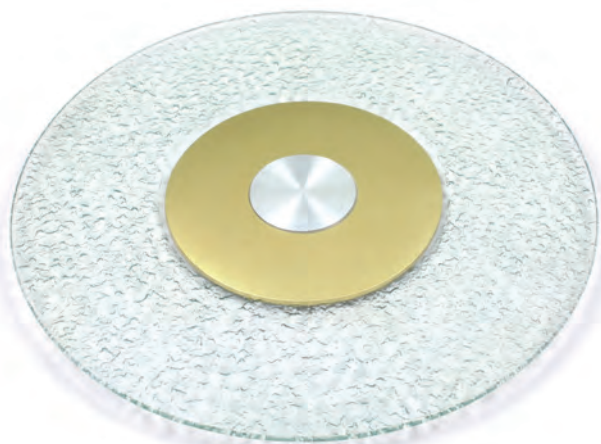

LAZY SUSAN TOP:

Thickness : 12mm
Material : Tempered Glass

OPTIONS FOR LAZY SUSAN BASE:

- Attached Base (Magnesium)
 - Lighter
 - Additional support for stability

- Detachable Ring (Aluminium)

LS-SZ◆-150○L