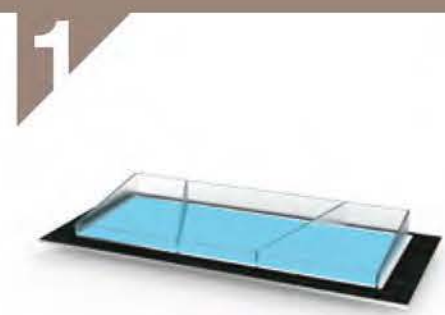

Flat Grill Module
M81102
I Size L900xW800xH16.5mm

Ice Bin Module
M81302
I Size L900xW800xH16.5mm

BBQ Module
M81502
I Size L900xW800xH16.5mm
Rack L680xW193xH800mm
Cutting board 430x315xH20mm

Carving Module
M81602
I Size L900xW800xH16.5mm
Cutting board 430x315xH20mm

Plain Top Module
M80002
I Size L900xW800xH10mm

Hot Holding Module
M80401
I Size L1800xW800xH16.5mm

Ice Bin Module
M81301
I Size L1800xW800xH16.5mm
Ice Bin 1500x600xH100/180mm"

Sushi Display Module
M81401
I Size L1800xW800xH16.5mm
Cutting board 430x315xH20mm
SushiDisplay 1530x420xH295mm