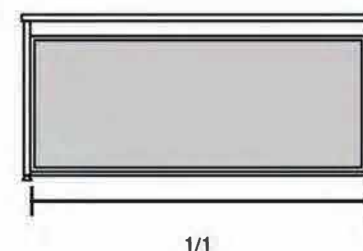

HPL
PANELS & TOPS
● Lightweight, durable, easy to clean

PANEL COMBINATIONS

**1/2 Size
Front Panel
Laminate / LED**

AC0102, AC0112
I Size L840xW19xH710mm

**1/4 Size
Front Panel
Laminate / LED**

AC0114, AC0104
I Size L420xW19xH710mm

**1/1 Size
Front Panel
Laminate**

AC0101, AC0111
I Size L 1690xW19xH710mm

**Side Panel
Laminate / LED**

AC0200, AC0210
I Size L760xW19xH830mm

MODULAR

METRO

FUNCTIONAL
MODULES

1
4

Induction Module
M80104
I Size L450xW800xH16.5mm

Full screen Induction Module
M80204
I Size L450xW800xH16.5mm

Dual Induction Module
M80304
I Size L450xW800xH16.5mm

Hot Holding Module
M80404
I Size L450xW800xH16.5mm