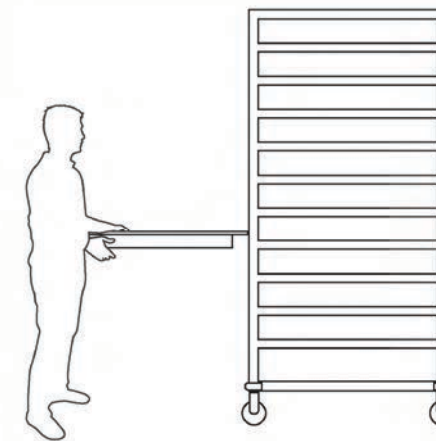

Trolley Dust Covers