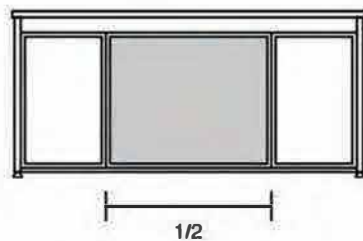

HPL
PANELS & TOPS
● Lightweight, durable, easy to clean

PANEL COMBINATIONS

**1/2 Size
Front Panel
Laminate / LED**

AC0102, AC0112
I Size L840xW19xH710mm

**1/4 Size
Front Panel
Laminate / LED**

AC0114, AC0104
I Size L420xW19xH710mm

**1/1 Size
Front Panel
Laminate**

AC0101, AC0111
I Size L 1690xW19xH710mm

**Side Panel
Laminate / LED**

AC0200, AC0210
I Size L760xW19xH830mm

MODULAR

METRO

FUNCTIONAL
MODULES

1
4

Induction Module
M80104
I Size L450xW800xH16.5mm

Full screen Induction Module
M80204
I Size L450xW800xH16.5mm

Dual Induction Module
M80304
I Size L450xW800xH16.5mm

Hot Holding Module
M80404
I Size L450xW800xH16.5mm

Ice Bin Module
M81303
I Size L600xW800xH16.5mm
Ice Bin 460x480xH100/180mm"

Plain Top Module
M80003
I Size L600xW800xH10mm

FUNCTIONAL
MODULES

1

3

1
2
FUNCTIONAL
MODULES

Hot Holding Module
M80402
I Size L900xW800xH16.5mm