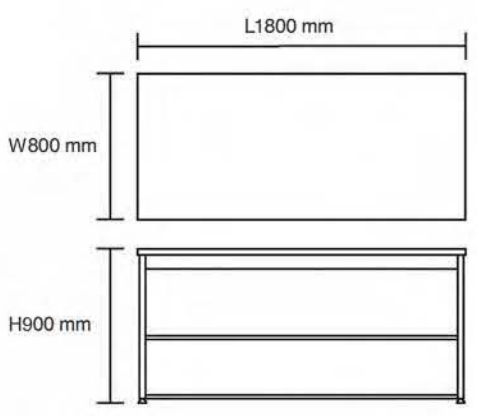

Silver AL-S01	Grey AL-G02	Light Bronze AL-B03	Gold AL-GD04	Brown AL-BRN05	Black AL-BLK06