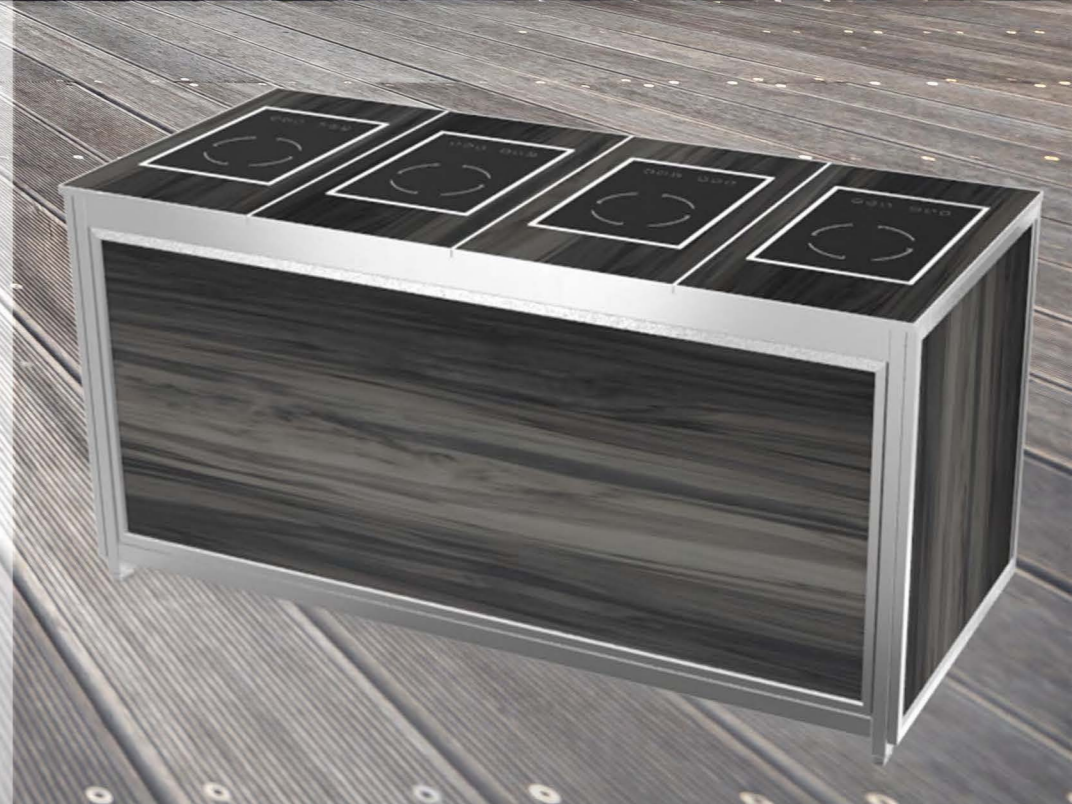

MOBILE BUFFET STATION

Modular System

MODULAR

METRO

MOBILE
BUFFET
STATION

Foldable Frame

Interchangeable Tops

Detachable Panels

MODULAR METRO

OUR CRAFTS MANSHIP

REFINED MATERIALS

ALUMINUM

- Foldable frame ● Module frame ● Panel frame
- Anodizing processed ● Durable coating
- Lightweight

- | | | | | | |
|---|--|---|---|---|---|
|  |  |  |  |  |  |
| Silver
AL-S01 | Grey
AL-G02 | Light Bronze
AL-B03 | Gold
AL-GD04 | Brown
AL-BRN05 | Black
AL-BLK06 |