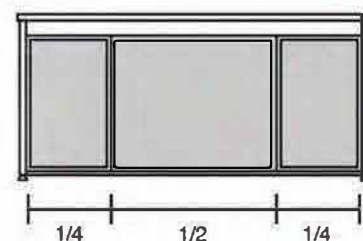

HPL
PANELS & TOPS
● Lightweight, durable, easy to clean

PANEL COMBINATIONS

**1/2 Size
Front Panel
Laminate / LED**

AC0102, AC0112
I Size L840xW19xH710mm

**1/4 Size
Front Panel
Laminate / LED**

AC0114, AC0104
I Size L420xW19xH710mm

**1/1 Size
Front Panel
Laminate**

AC0101, AC0111
I Size L 1690xW19xH710mm

**Side Panel
Laminate / LED**

AC0200, AC0210
I Size L760xW19xH830mm

MODULAR

METRO

FUNCTIONAL
MODULES

1
4

Induction Module
M80104
I Size L450xW800xH16.5mm

Full screen Induction Module
M80204
I Size L450xW800xH16.5mm

Dual Induction Module
M80304
I Size L450xW800xH16.5mm

Hot Holding Module
M80404
I Size L450xW800xH16.5mm

Ice Bin Module
M81303
I Size L600xW800xH16.5mm
Ice Bin 460x480xH100/180mm"

Plain Top Module
M80003
I Size L600xW800xH10mm

FUNCTIONAL
MODULES

1

3

1
2
FUNCTIONAL
MODULES

Hot Holding Module
M80402
I Size L900xW800xH16.5mm