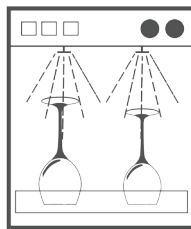

DISHWASHER SAFE

DISHWASHER USE, TESTED FOR OVER 1,000 REAL WASHES WITHOUT A HINT OF CLOUDING