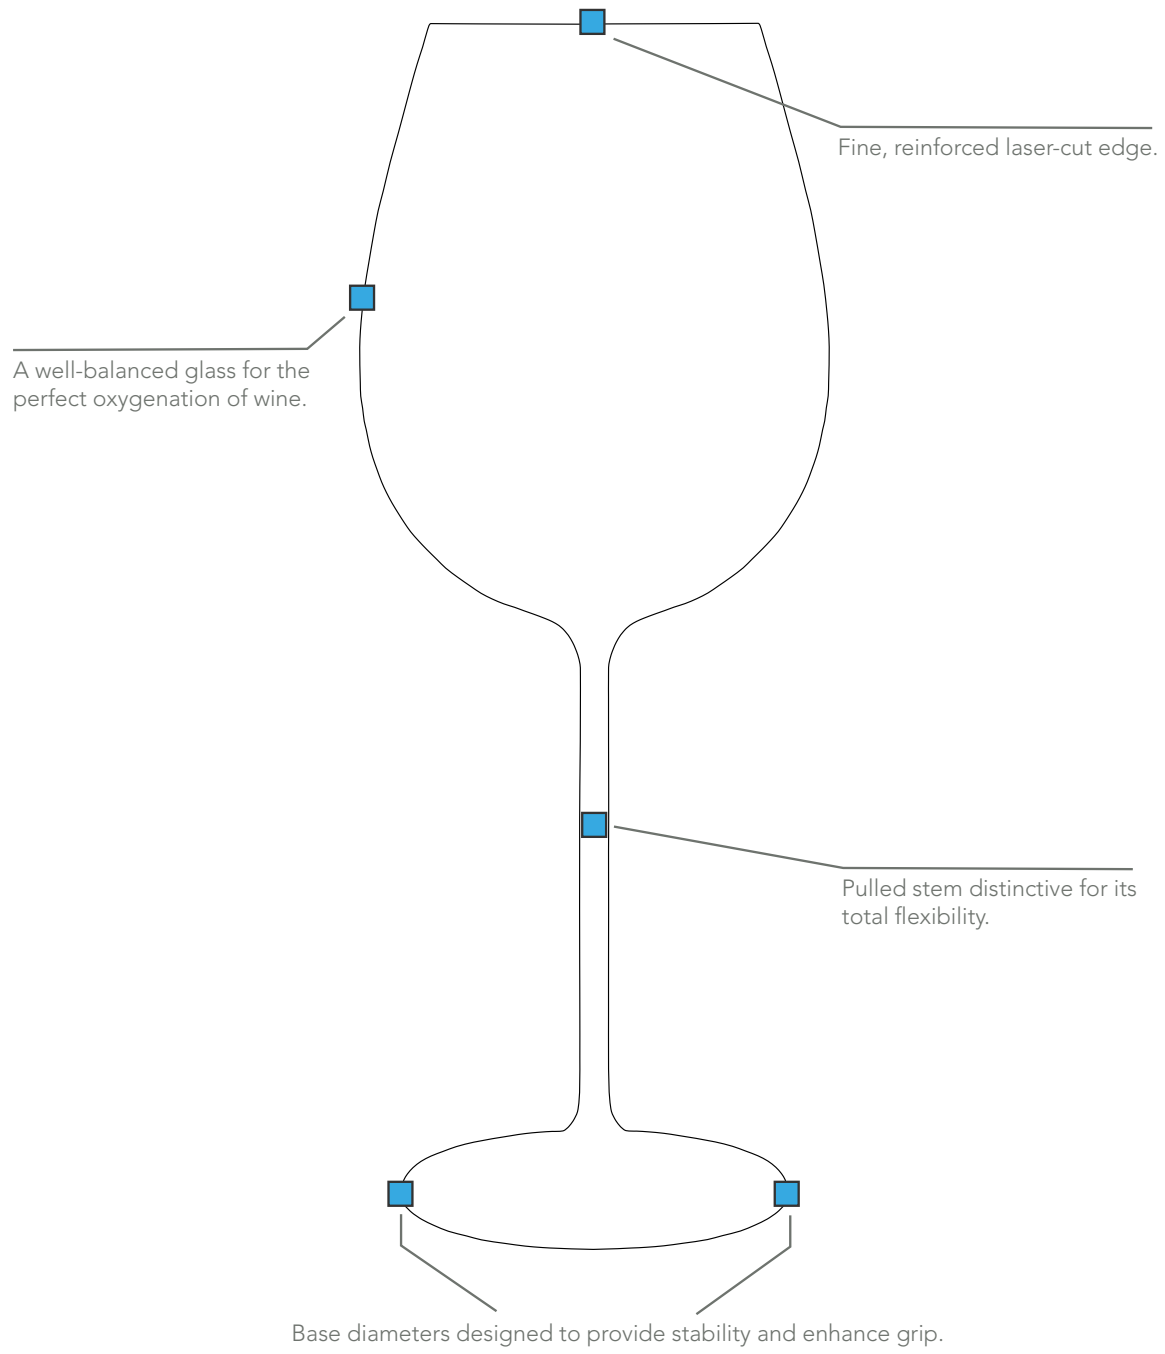

DISHWASHER USE, TESTED FOR OVER 1,000 REAL WASHES WITHOUT A HINT OF CLOUDING

**ECO-FRIENDLY**

SAFE/HEALTHY AND RECYCLABLE

Glassware Characteristics

Property/Material	Typical 24% PbO lead crystal	Typical superior crystal glass	SV Casa using Luxion®
<b>SONORITY</b> (Density in kg/dm3)	2,9	2,45	2,6
<b>BRILLIANCE</b> (Refraction index)	1,545	1,520	1,532
<b>TRANSPARENCY</b> (Optical transmission at 30mm of thickness)	86%	87%	90%
<b>RESISTANCE TO SCRATCHES AND FRICTION</b> (Vickers Hardness)	450	520	540
<b>DISHWASHER RESISTANCE</b> (Unaltered after 1,000 dishwasher cycles)	Not entirely	Not entirely	Guaranteed
<b>CONFORMITY for FOOD CONTACT</b> (% raw materials subject to legal limits)	25%	0,50%	0,35%