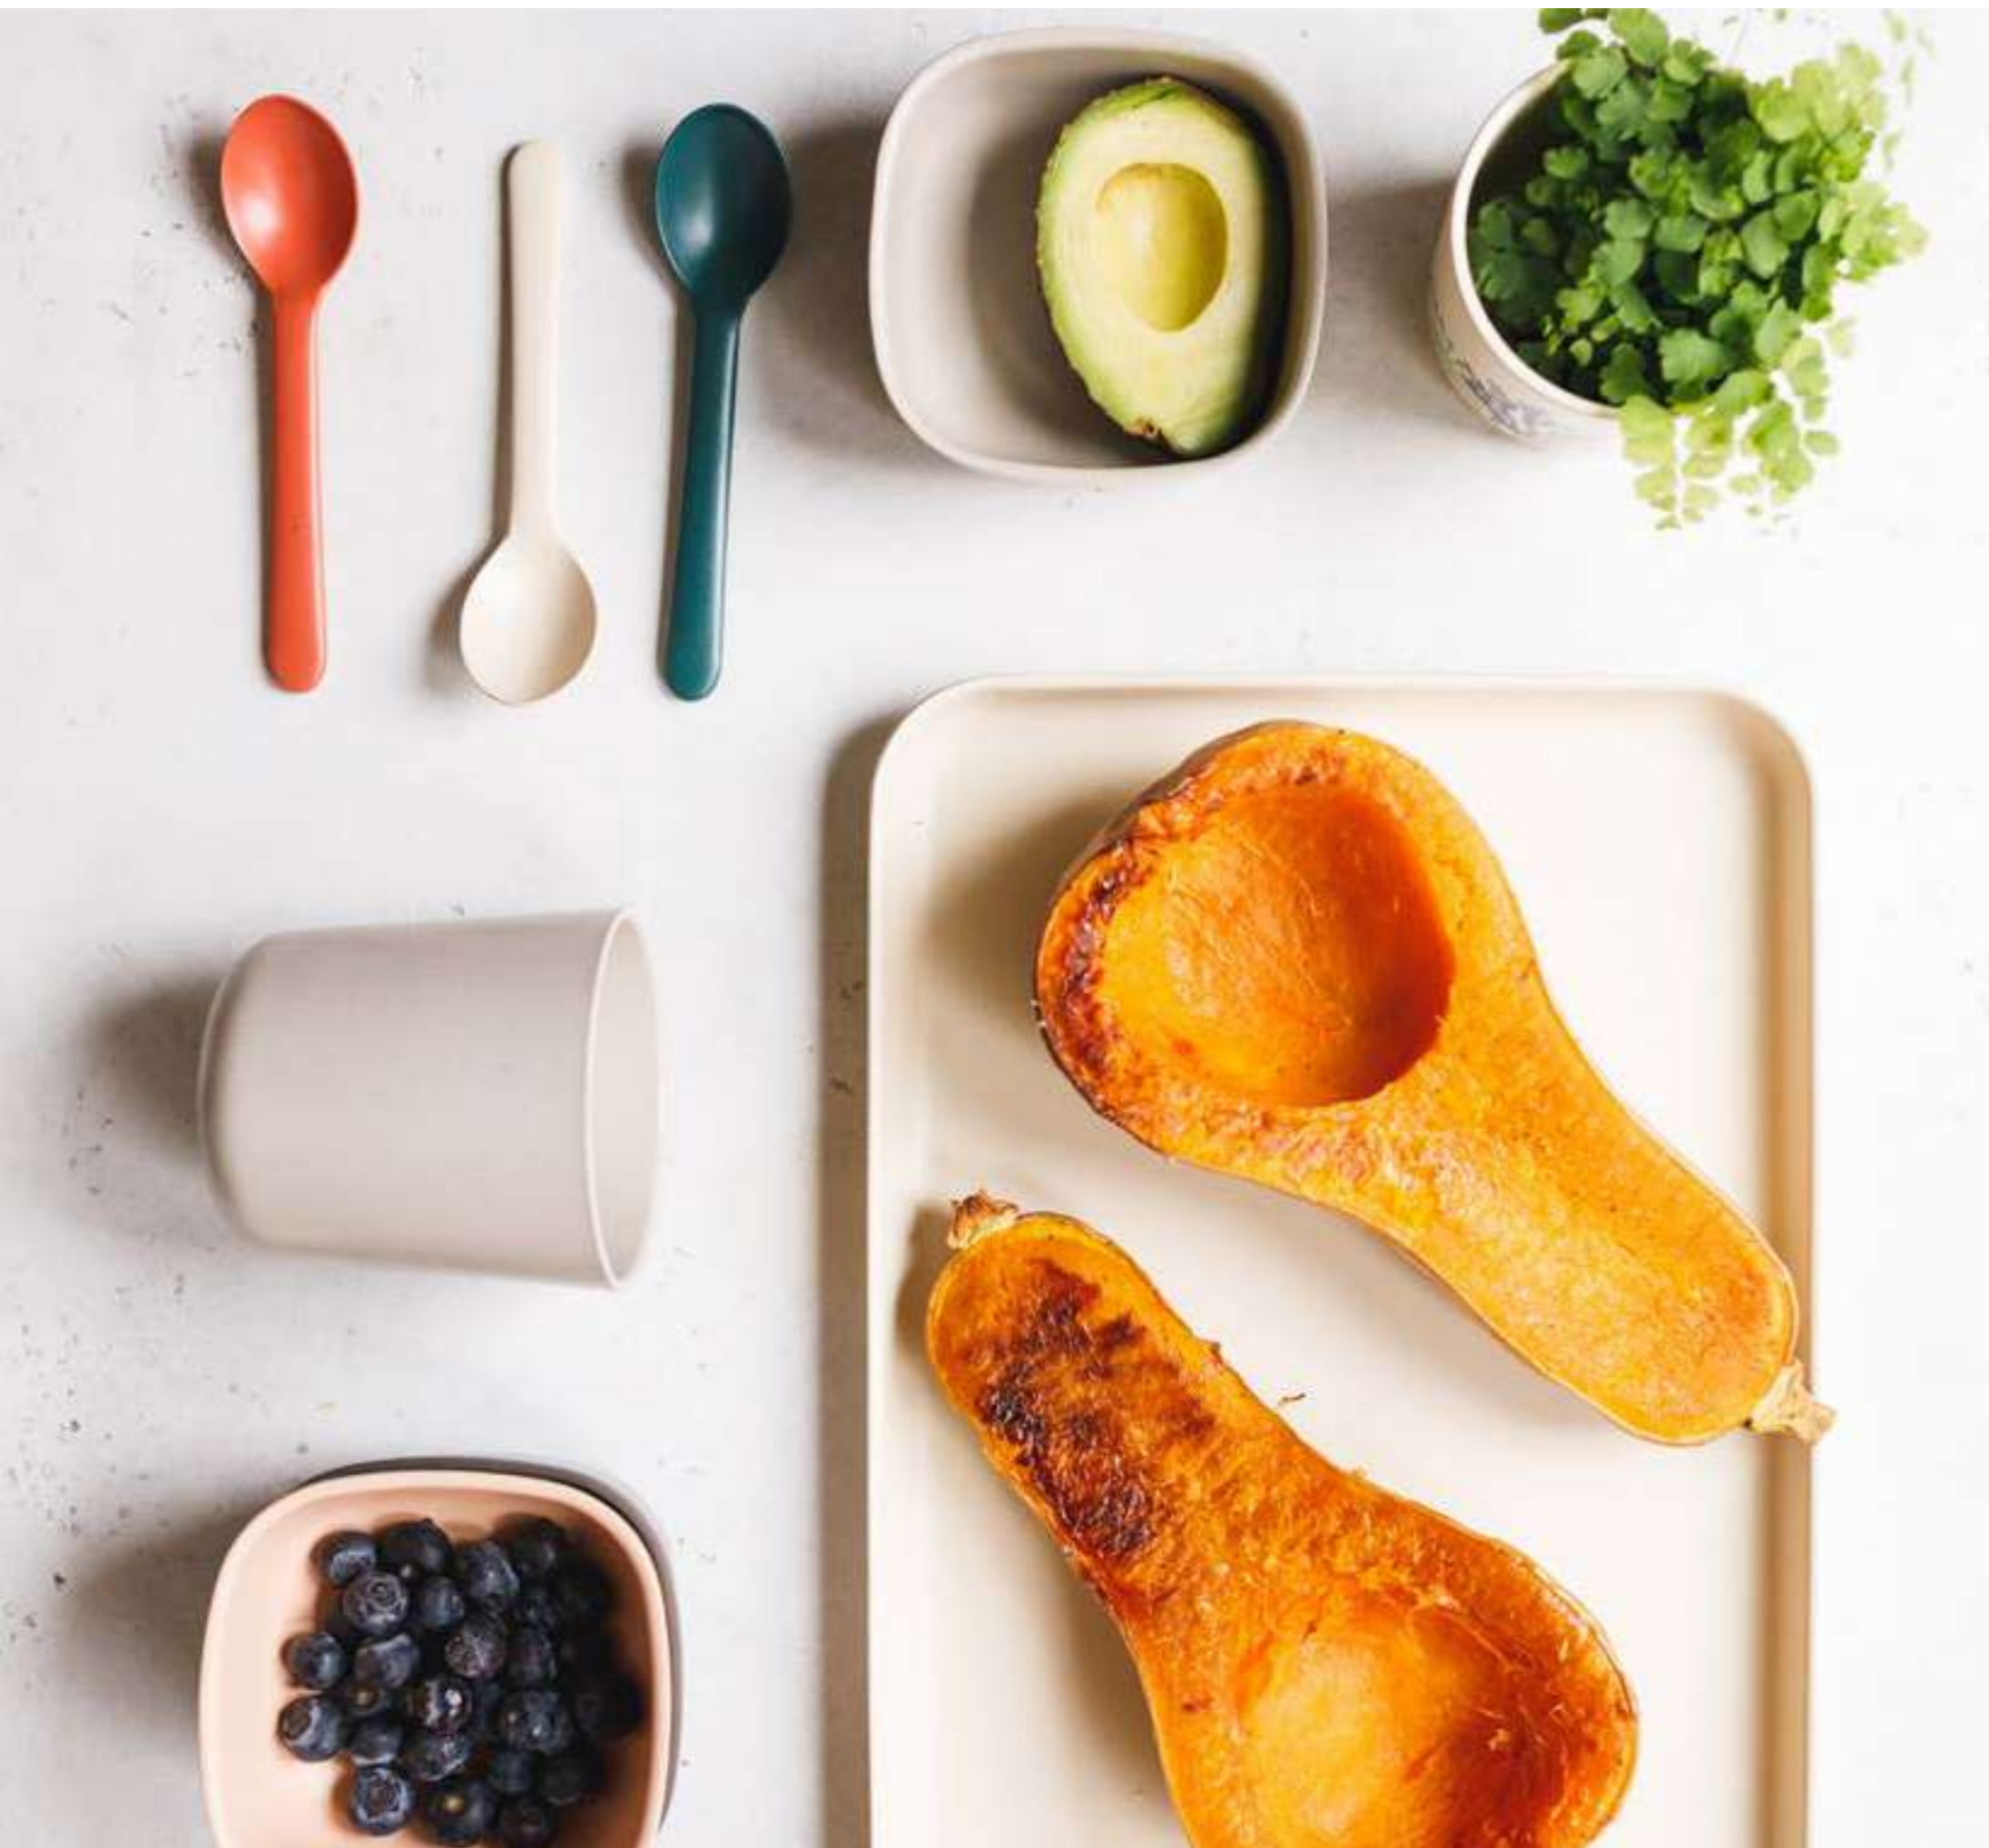

TABLE OF CONTENTS

06	DINING Senso & Gusto Collections
26	ENTERTAINING Fresco Collection
34	ORGANIZING Claro Collection
40	KITCHEN Pronto Collection
46	NOMAD Go Collection
70	KIDS Bambino Collection
84	TOTS Bambino Collection
98	BATH Bano Collection
106	CARE & MATERIAL