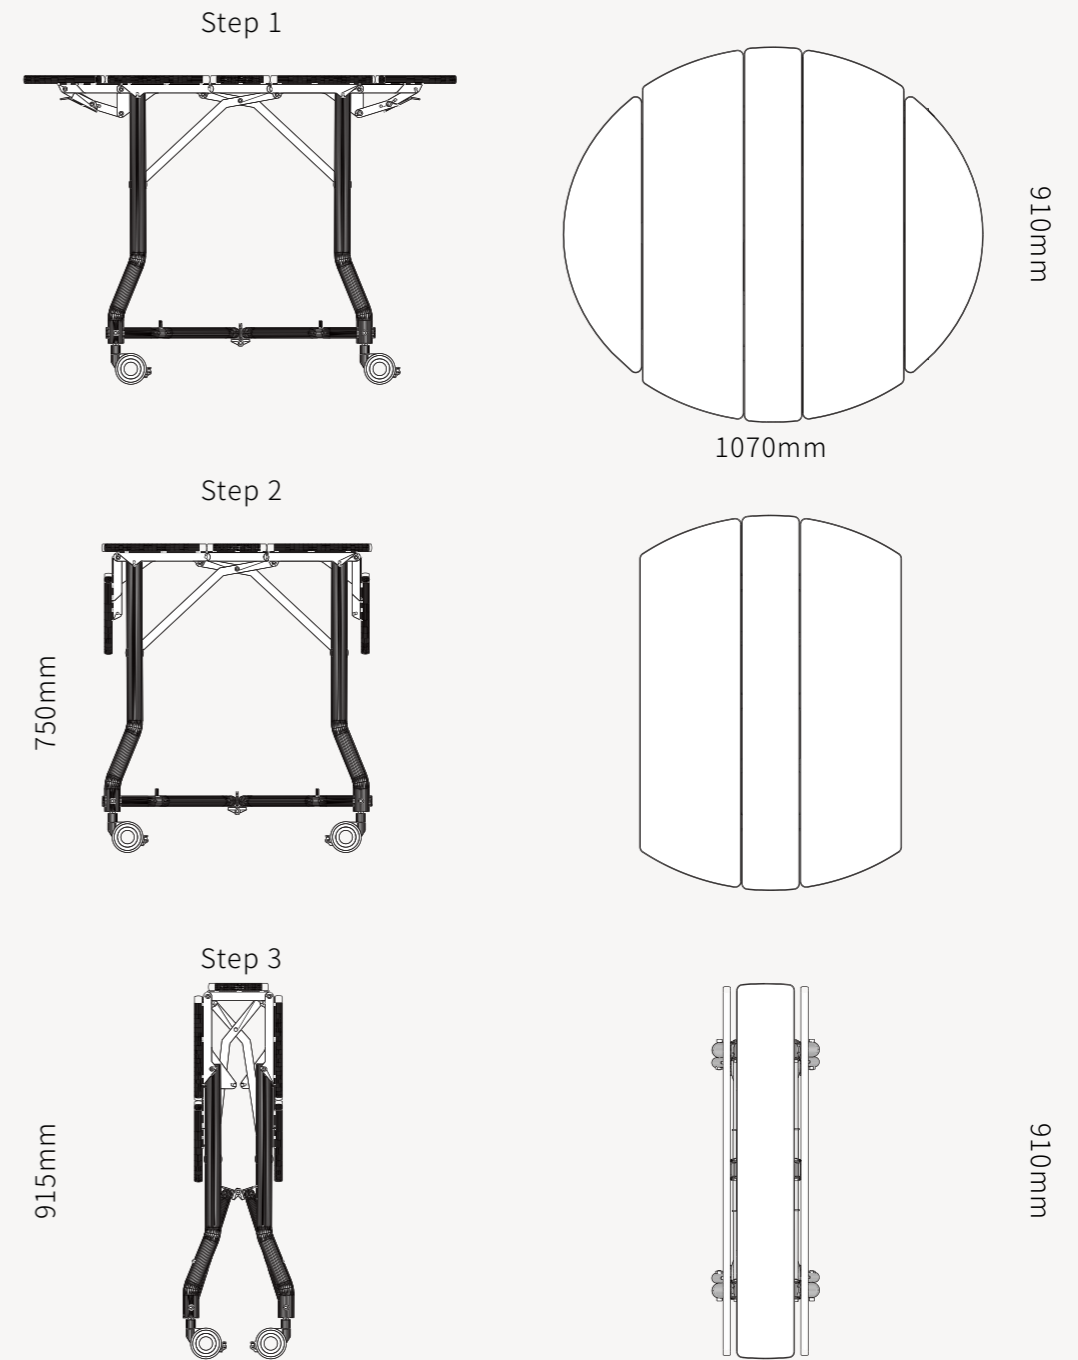

STORAGE MODE