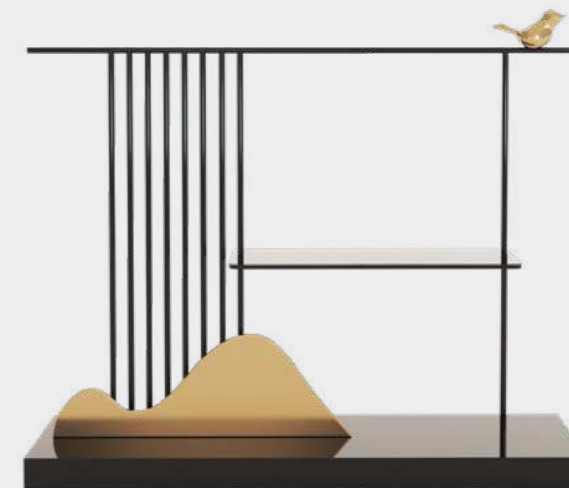

Folded 折叠式

Luminous 发光款

Code:YBNA22-T056S  
National Tide 05 Series  
Size: L200\* W360\* H600mm  
Material: Stainless Steel

Golden

Black

NATIONAL TIDE  
06 SERIES BUFFET ACCESSORIES

Code:YBNA22-T06H

National Tide 06 Series  
Size: L500\* W180\* H400mm  
Material: Stainless Steel