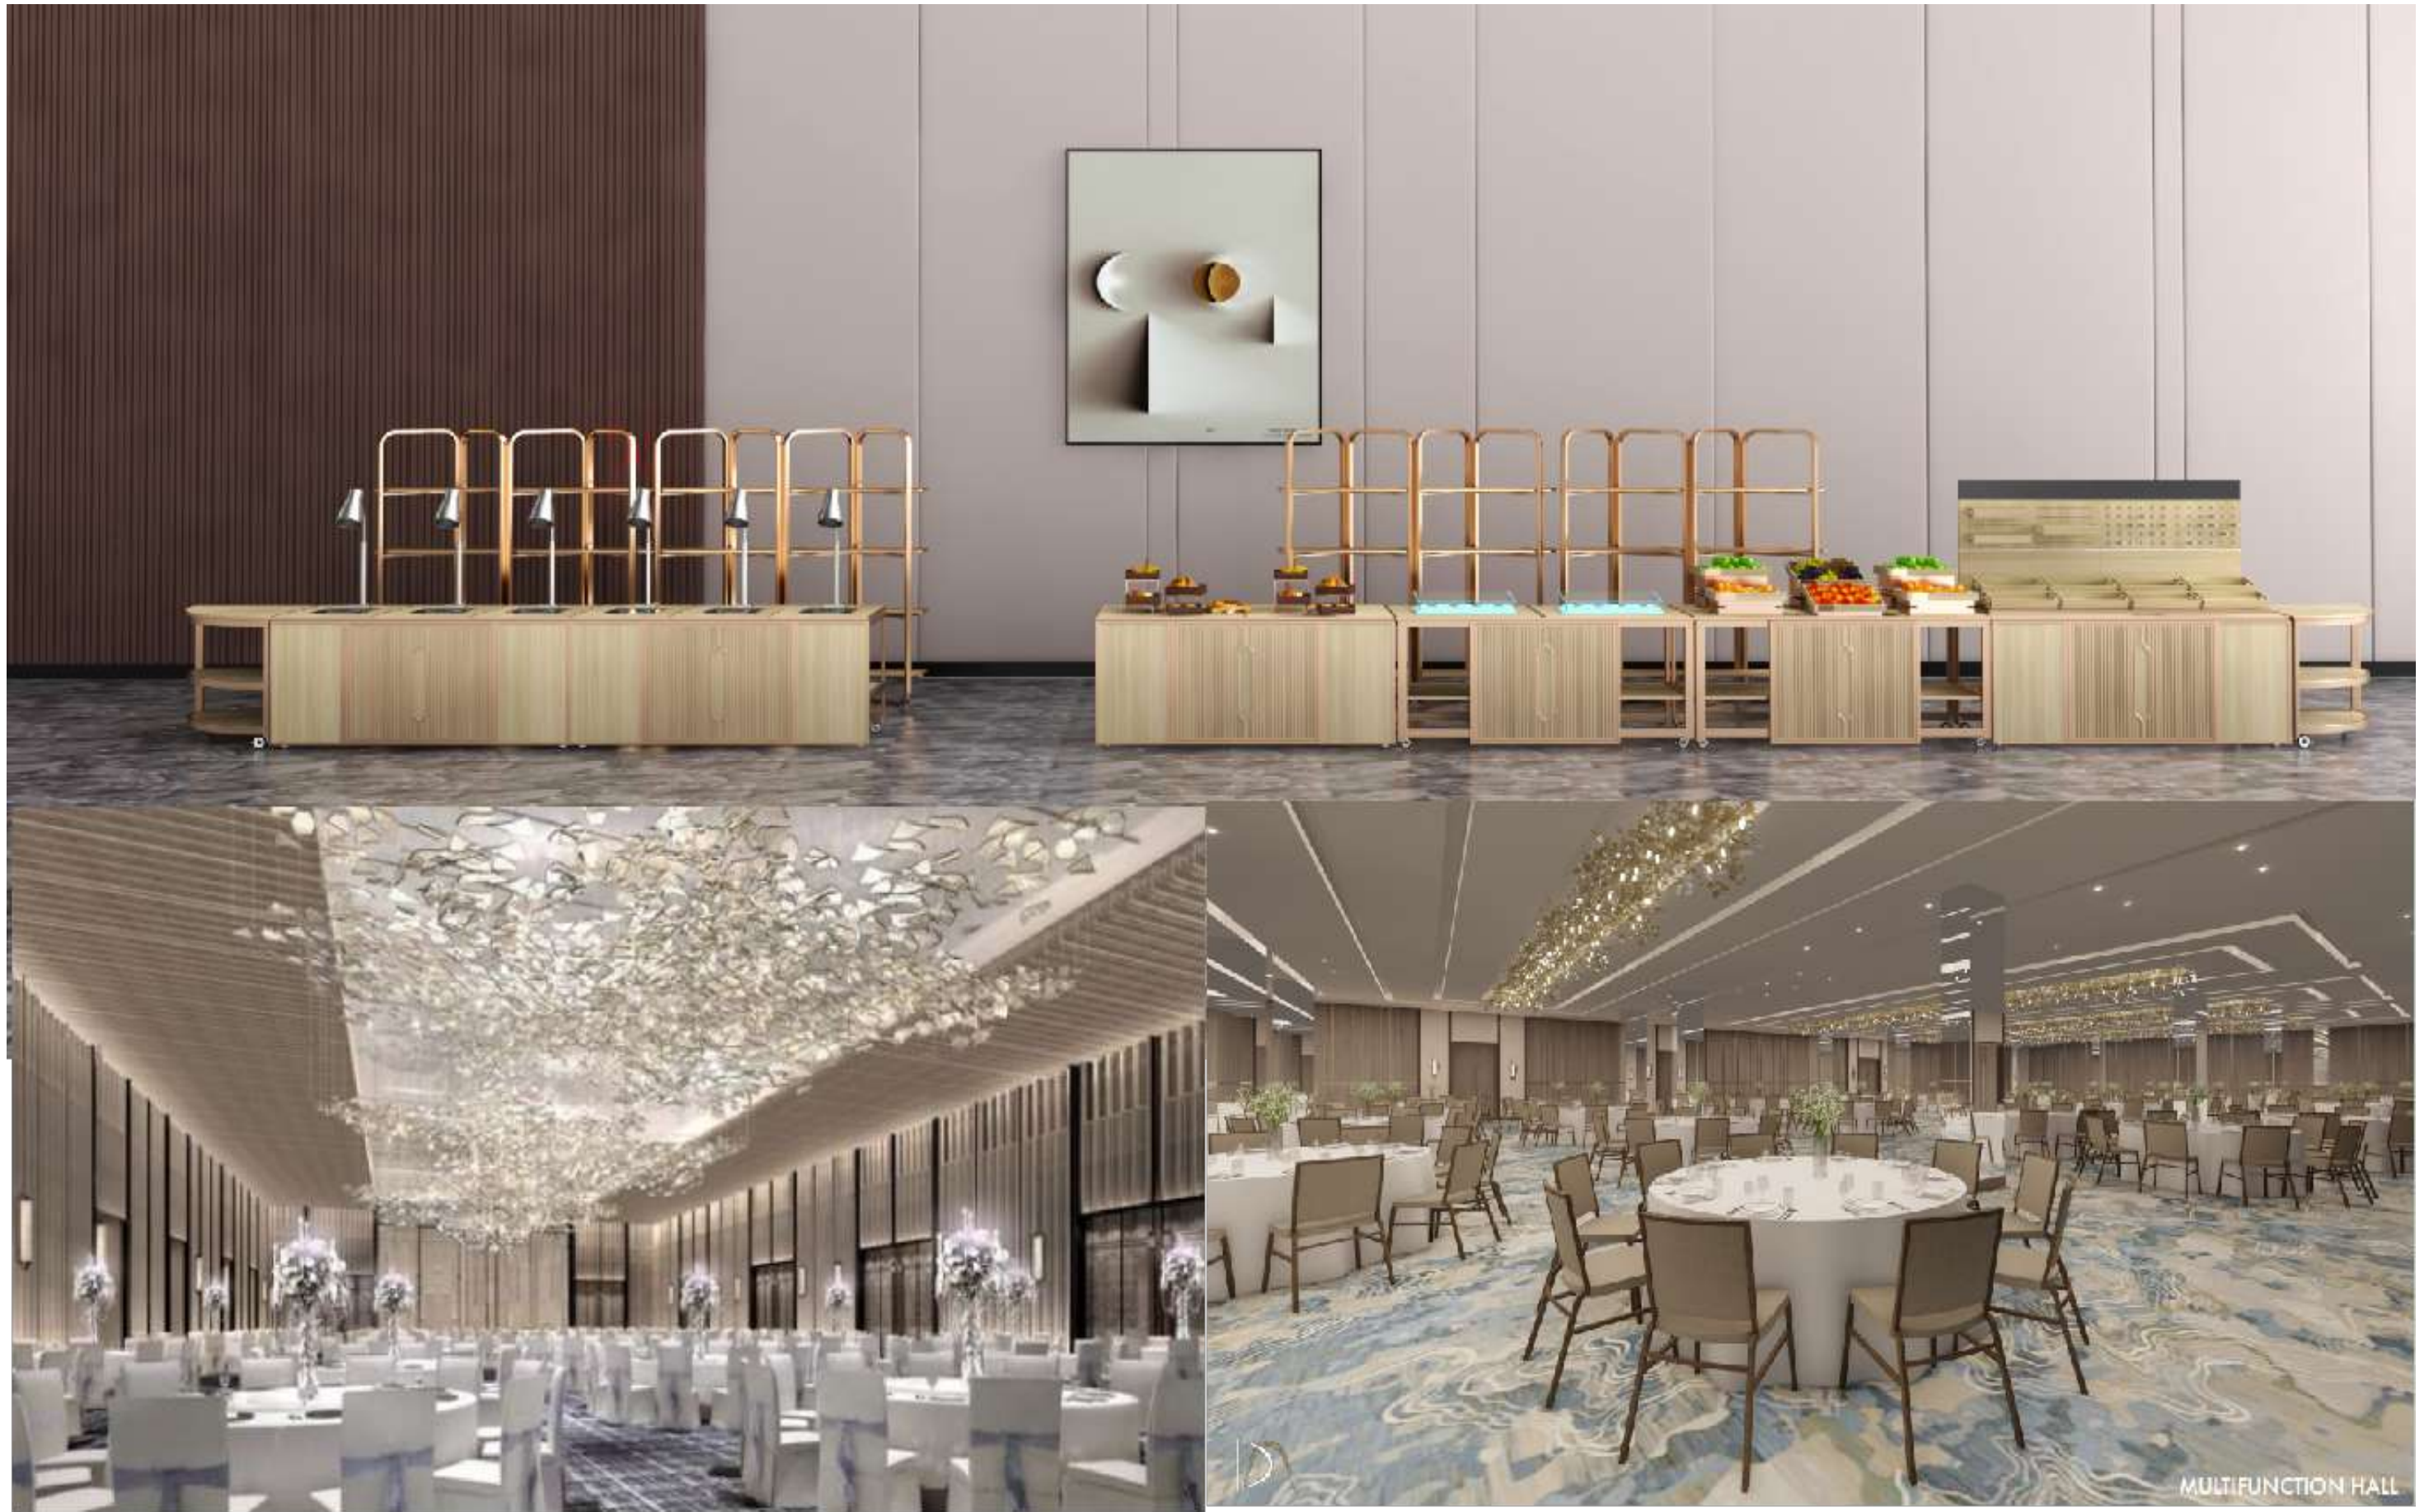

Buffet Station and Coffee Break solutions