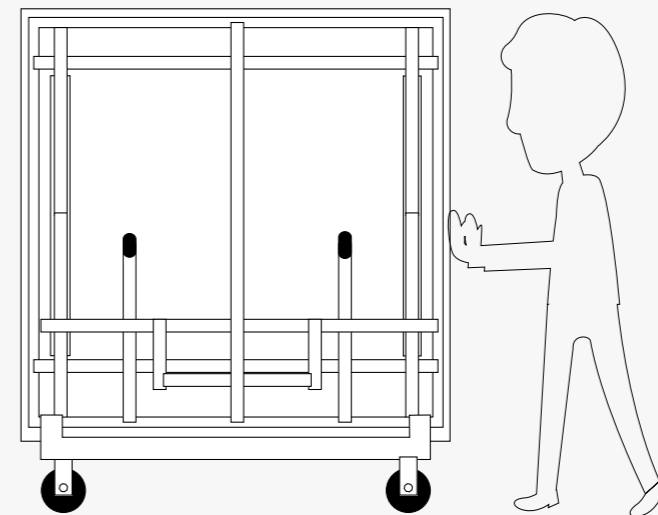

TYPE OF TROLLEY