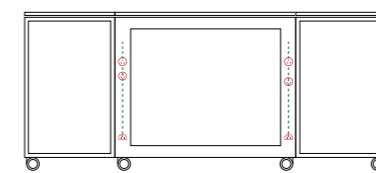

## HIDDEN REMOTE CONTROL INDUCTION COOKER ROCK PLATE

隐藏式电磁炉

SIZE: 1830\*800\*850mm

KITCHENWARE RACK

HIDDEN INDUCTION COOKER

AUTOMATIC POWER-OFF PROTECTION

ONE LINE TO TWO

HIDDEN CABLE