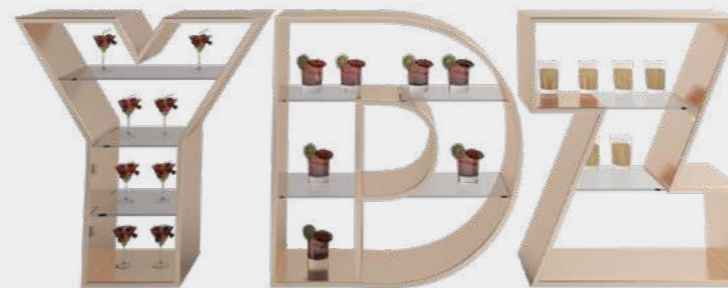

# LANDMARK 01 SERIES BUFFET ACCESSORIES

Code:YBLD22-M011  
Landmark 01 Series

Material: Stainless Steel-Golden

Code:YBLD22-M012  
Landmark 01 Series

Logo  
CUSTOMIZED

Size: L560\* W200\* H580mm  
Material: Stainless Steel-Golden