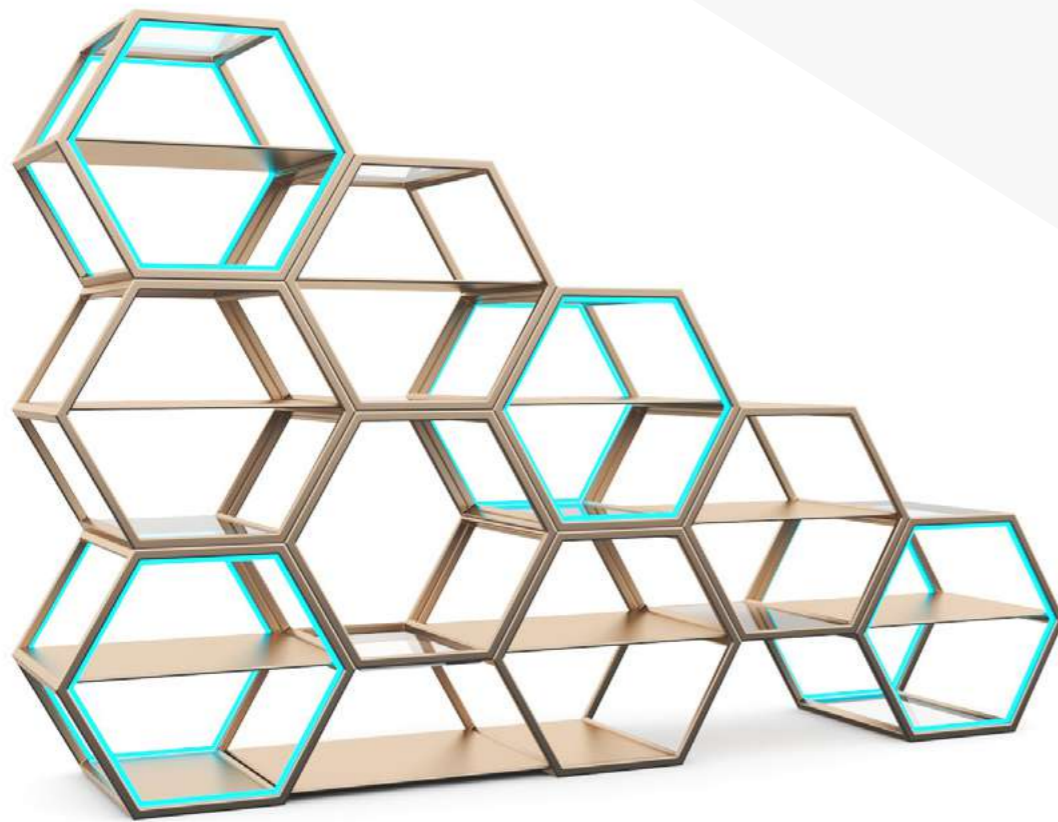

HOT

DISPLAY RACK

**FREE COMBINATION
UNLIMITED CREATIVITY**

KM2021DR.04