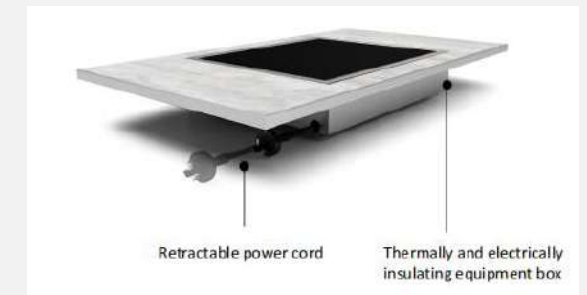

Retractable power cord

Thermally and electrically insulating equipment box

Transport Trolley for Module and Frame