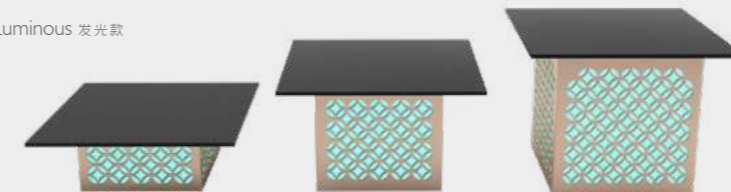

Luminous 发光款