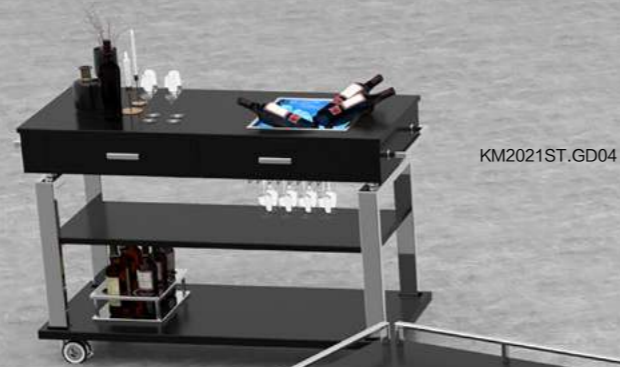

HOT

SERVICE TROLLEY

KM2021ST.GD03