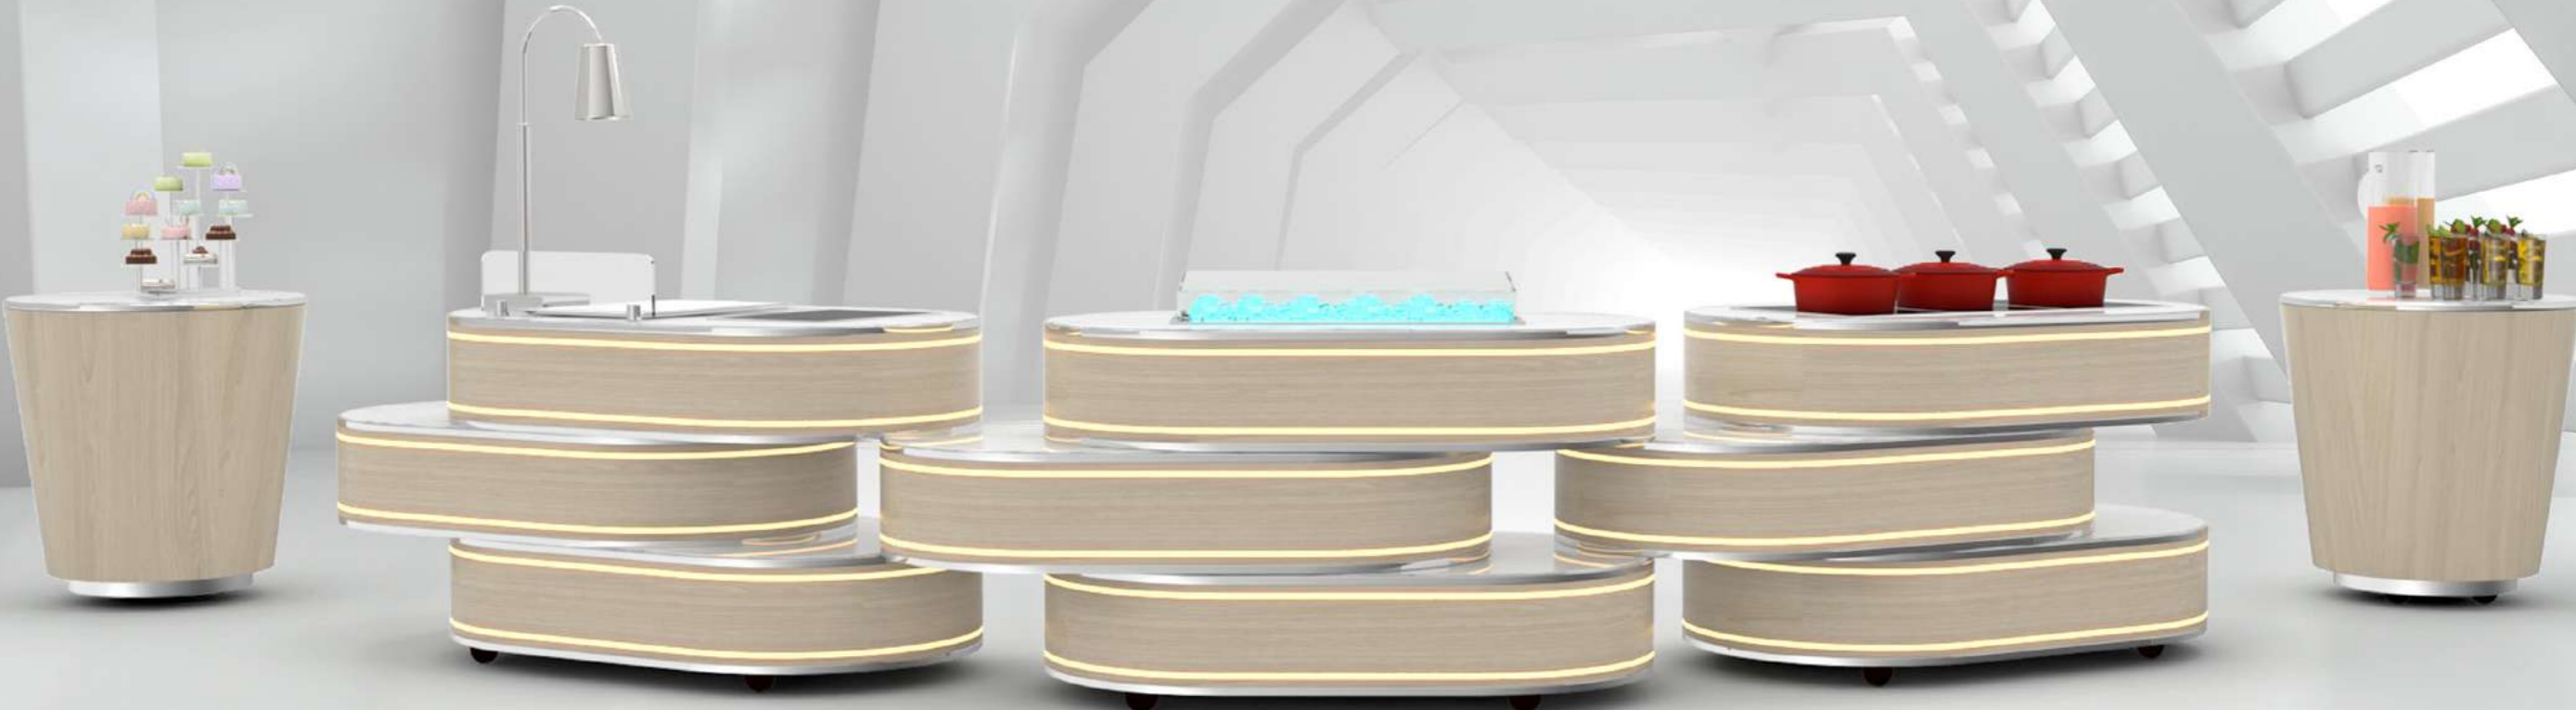

# CUSTOMIZED BUFFET-A

STAINLESS STEEL FRAME

WOODEN / ROCK SLAB FORMWORK

WOODEN / LUMINOUS BAFFLE

■  
**CUSTOMIZED BUFFET-B**

**FREELY ROTATABLE  
CUSTOM MOBILE BUFFET**