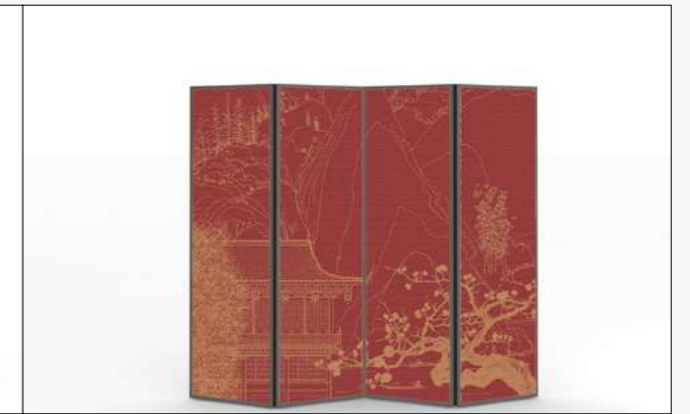

## MULTILAYER BOARD SPRAY PAINTING

(600x4) \*2000mm

MULTI-LAYER BOARD PRINTING/SOLID WOOD PAINTING 多层板喷绘 / 实木绘画 MORE COLOR SAMPLES REFERENCE P277 参考画作 P277

KM2021PA.I01

KM2021PA.I02

KM2021PA.I03

KM2021PA.I04