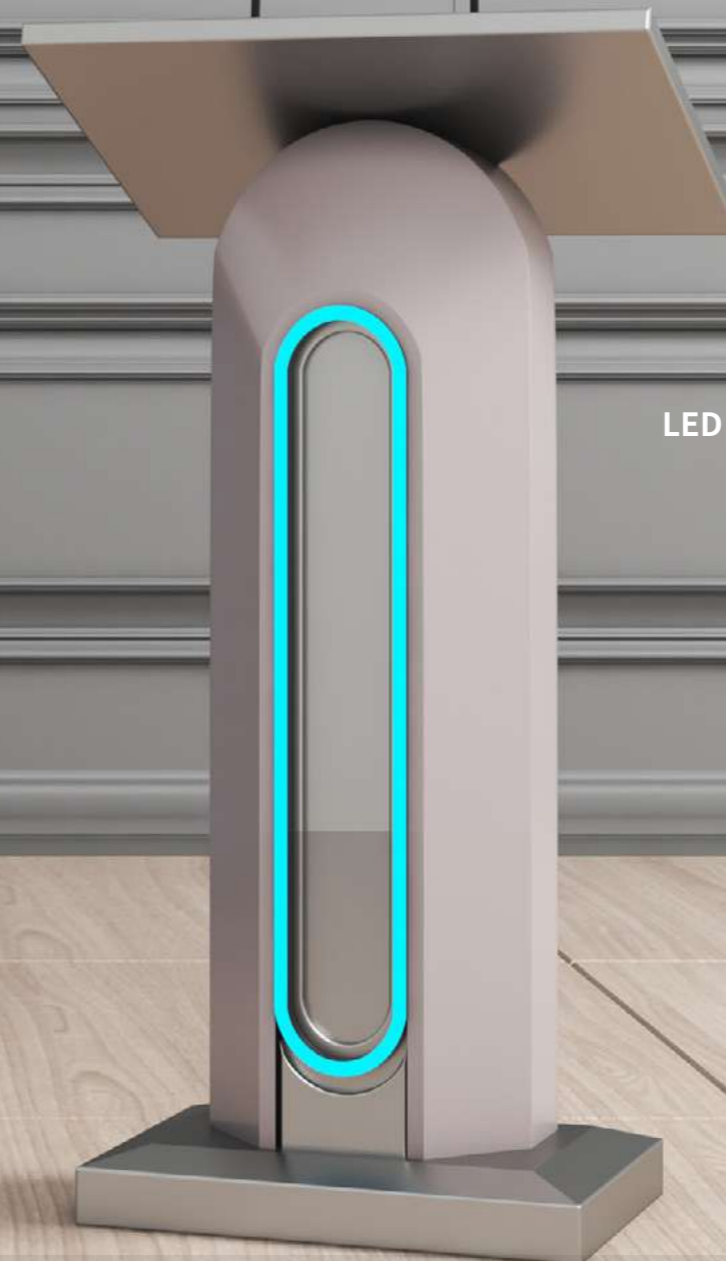

NEW

PODIUM

LED LIGHT STRIP

DETAILED PARAMETERS REFER TO 考 P250-251

STAINLESS STEEL/WOODEN

MORE COLOR SAMPLES REFERENCE P272-273