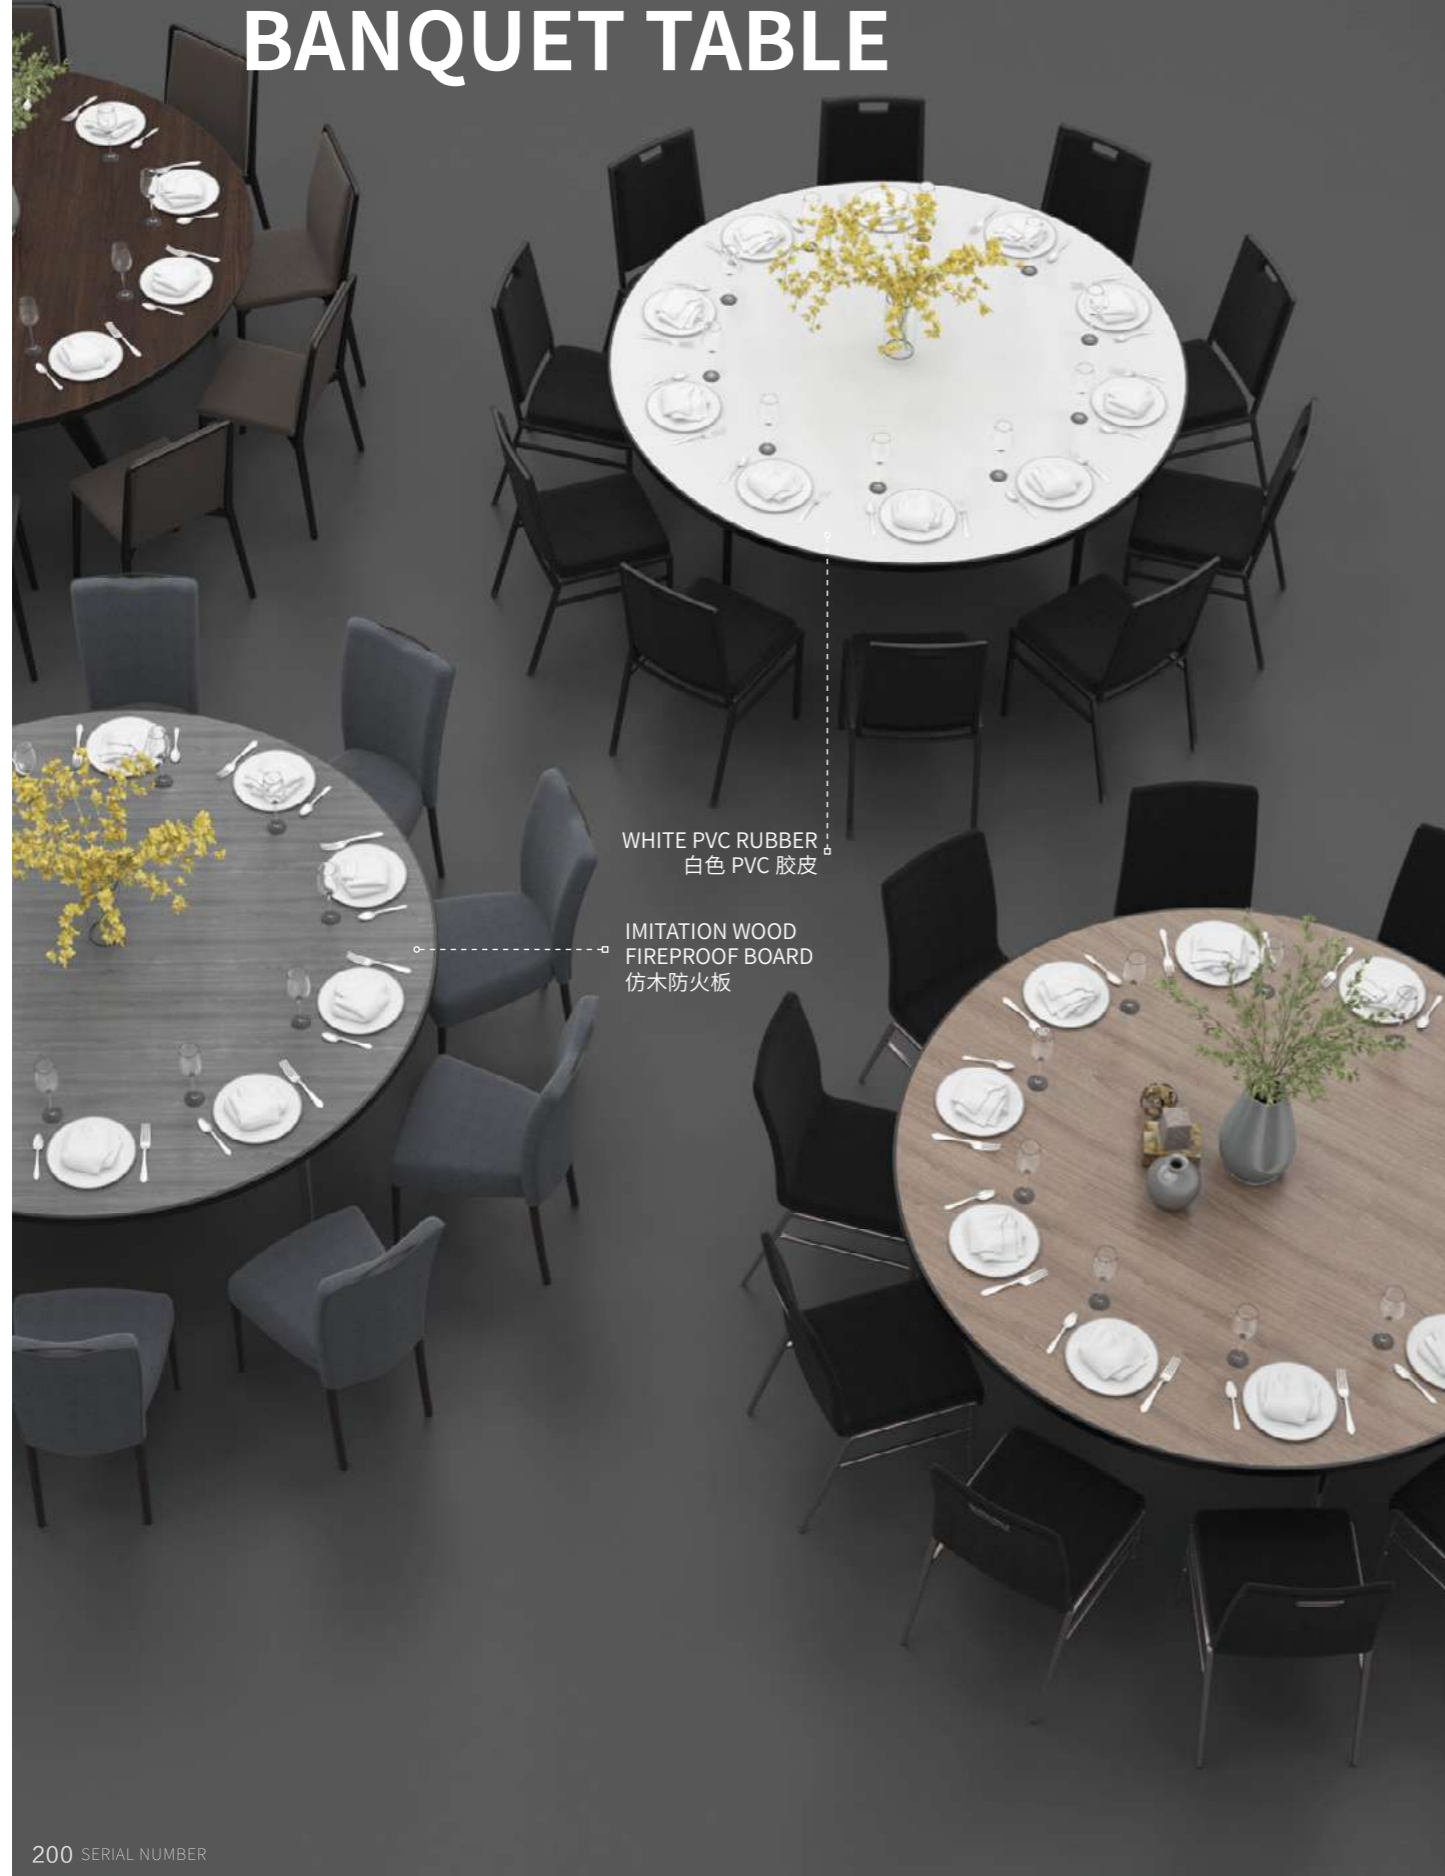

HOT

BANQUET TABLE

WHITE PVC RUBBER
白色 PVC 胶皮

IMITATION WOOD
FIREPROOF BOARD
仿木防火板

MULTILAYER STRUCTURE

WHITE PVC RUBBER

5MM SOUND INSULATION DAMPING SPONGE

18MM MULTI-LAYER E1 ENVIRONMENTAL PROTECTION SPLINT TABLE

T-SHAPED RUBBER EDGE SEALING