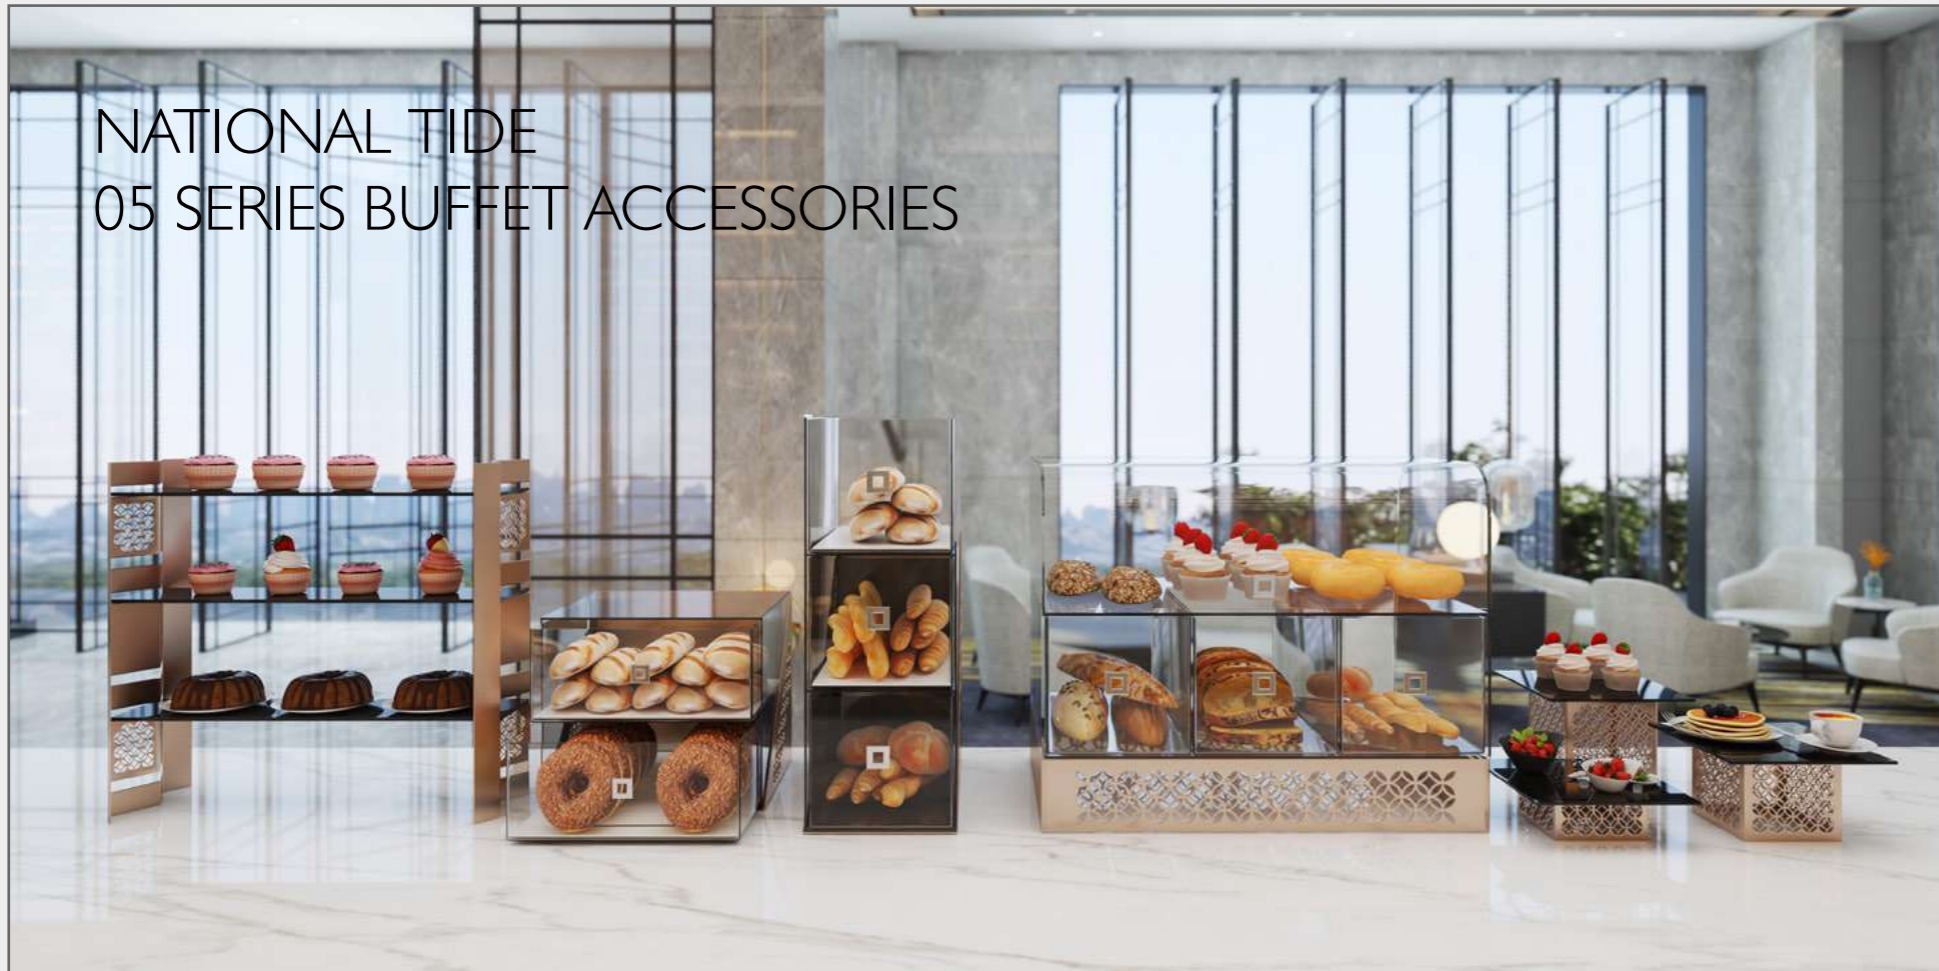

Code:YBNA22-T051S
National Tide 05 Series
Size: L585* W220* H535mm
Material: Stainless Steel

Code:YBNA22-T052S
National Tide 05 Series
Size: L250* W250* H100/150/200mm
Material: Stainless Steel

NATIONAL TIDE 05 SERIES BUFFET ACCESSORIES