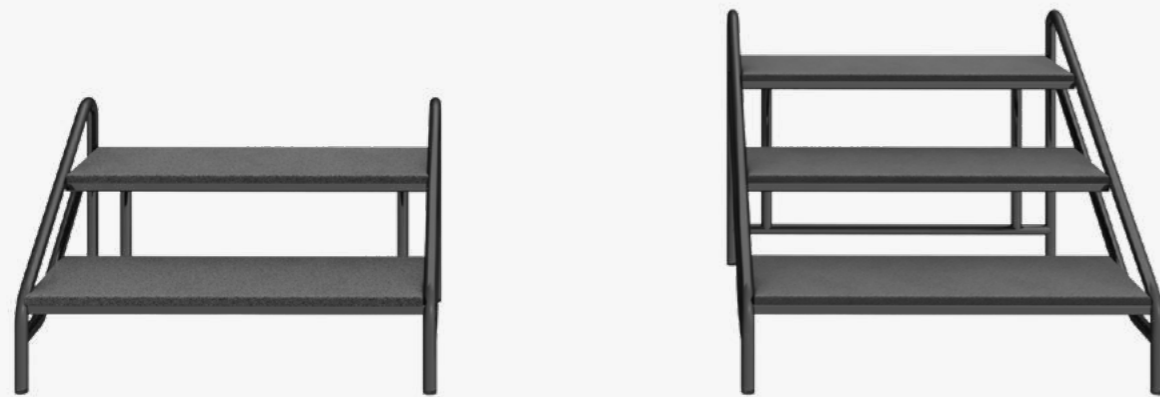

# MOBILE STAGE

CARPET COLOR

RED

GRAY

BLACK

2 STEPS AND 3 STEPS