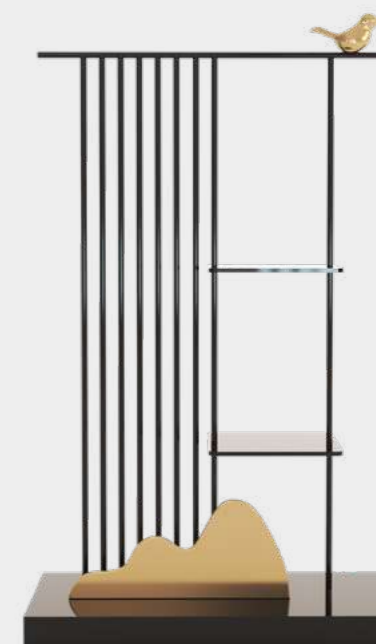

Folded 折叠式

Luminous 发光款

Code:YBNA22-T056S  
National Tide 05 Series  
Size: L200\* W360\* H600mm  
Material: Stainless Steel

Golden

Black

NATIONAL TIDE  
06 SERIES BUFFET ACCESSORIES

Code:YBNA22-T06H

National Tide 06 Series  
Size: L500\* W180\* H400mm  
Material: Stainless Steel

Code:YBNA22-T06H

National Tide 06 Series  
Size: L350\* W180\* H530mm  
Material: Stainless Steel

Code:YBNA22-T06E  
National Tide 06 Series

Size: L600\* W200\* H620mm  
Material: Stainless Steel

Code:YBNA22-T06H  
National Tide 06 Series