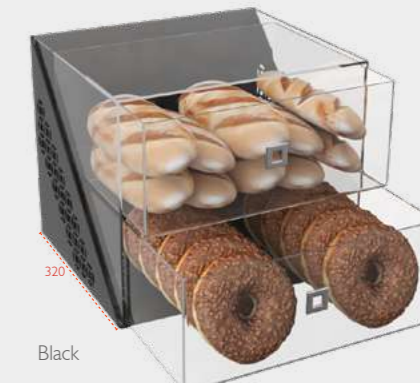

NATIONAL TIDE 05 SERIES BUFFET ACCESSORIES

Black

Folded 折叠式

Luminous 发光款