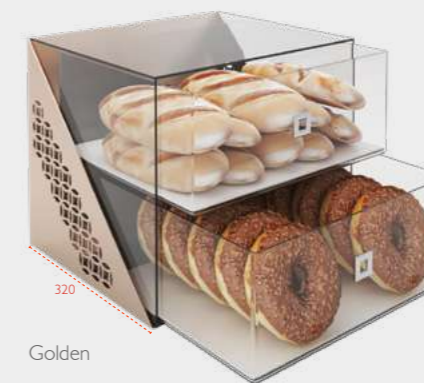

# NATIONAL TIDE 05 SERIES BUFFET ACCESSORIES

Code:YBNA22-T053S  
National Tide 05 Series  
Size: L620\* W380\* H520mm  
Material: Stainless Steel

Golden

Black

Code:YBNA22-T055S  
National Tide 05 Series  
Size: L385\* W320\* H340mm  
Material: Stainless Steel