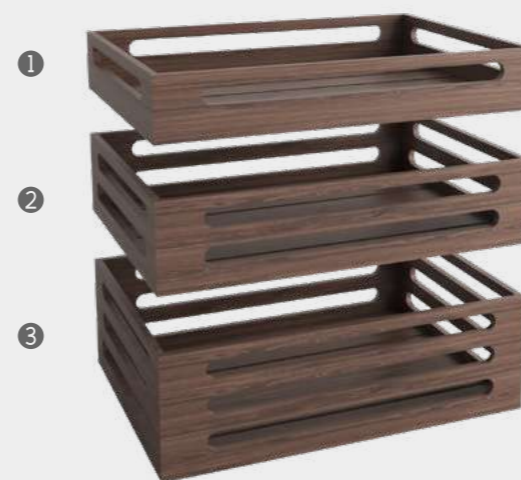

>>>