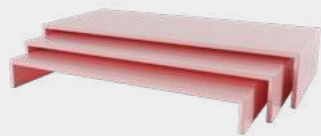

Code:YBS22-SE24
Simple 02CR Series

Size: L460* W200* H100mm
L410* W200* H75mm
L360* W200* H50mm

Material: Crystalite Board