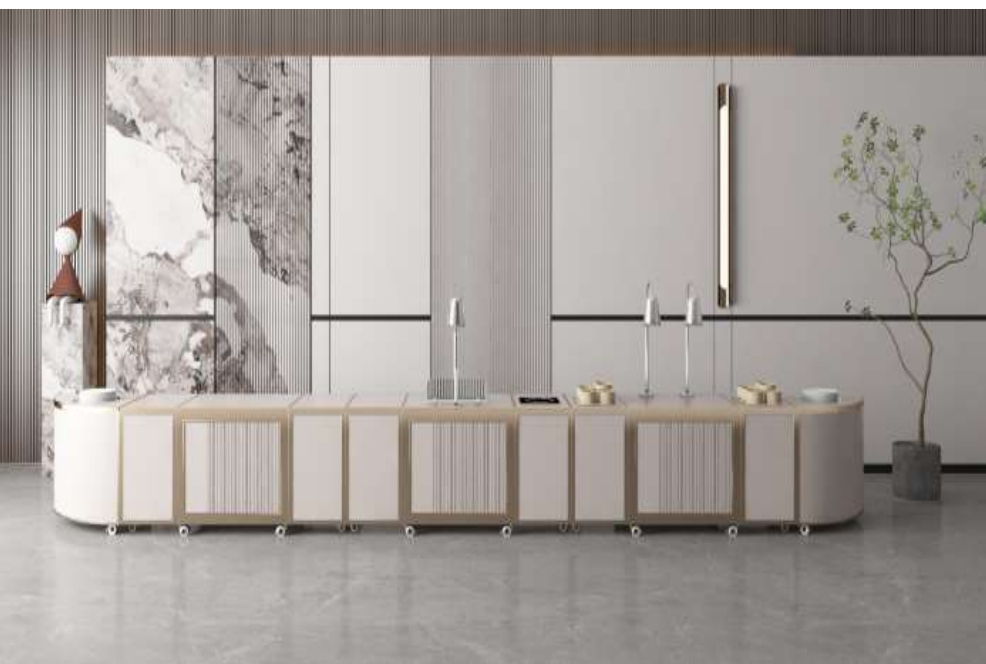

Product Range

- Buffet Tableware
- Mobile Cooking Station & Buffet Tables & Service Trolley
- Banquet Furniture
- FFE Furniture