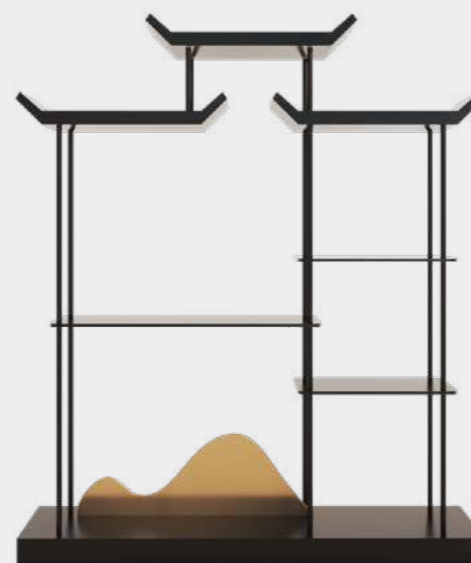

Code:YBNA22-T06H
National Tide 06 Series

Size: L520* W180* H600mm
Material: Stainless Steel