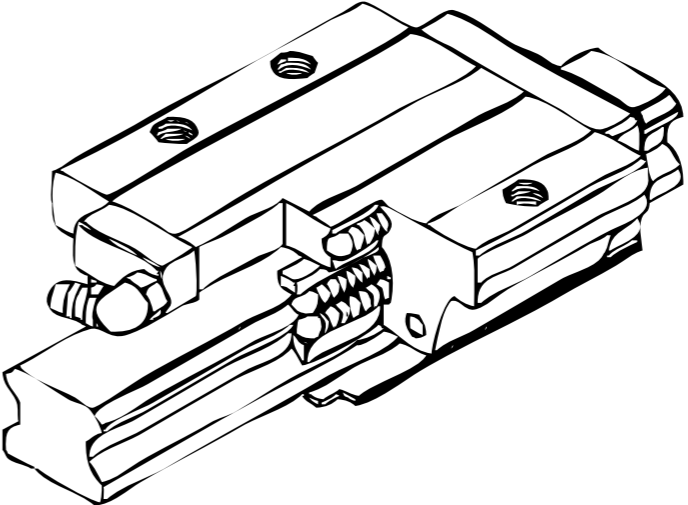

# MUTE TRACK

FAST PUSH AND PULL "3S"-SIMPLIFY SHORT SPEED

CUSTOMIZABLE ELECTRIC SLIDE RAIL  
REMOTE CONTROL TELESCOPIC

SELF-ALIGNING ABILITY/HIGH POSITIONING ACCURACY

IMPORTED CASTERS WITH BRAKE

静音轨道 3S 快速推拉  
可定制电动滑轨 遥控伸缩  
自动调心能力 定位精度高  
进口脚轮带刹车