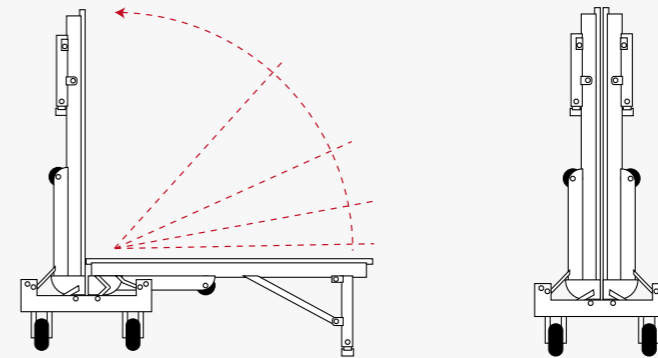

TYPE OF TROLLEY