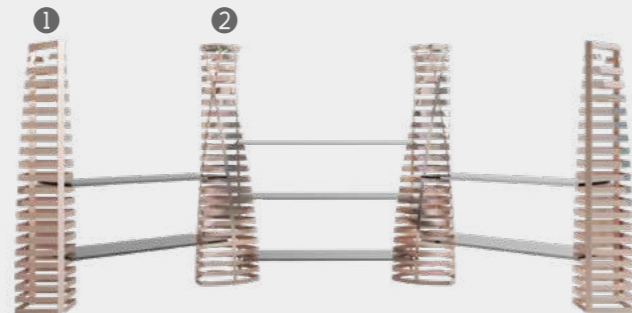

# LANDMARK 02 SERIES BUFFET ACCESSORIES

Code:YBLD22-M021A  
Landmark 02 Series

Size: L240\* W240\* H500mm  
Material: Stainless Steel-Golden

Code:YBLD22-M022A  
Landmark 02 Series

1 Size: L130\* W130\* H600mm  
Material: Stainless Steel-Golden  
2 Size: L190\* W190\* H640mm  
Material: Stainless Steel-Golden