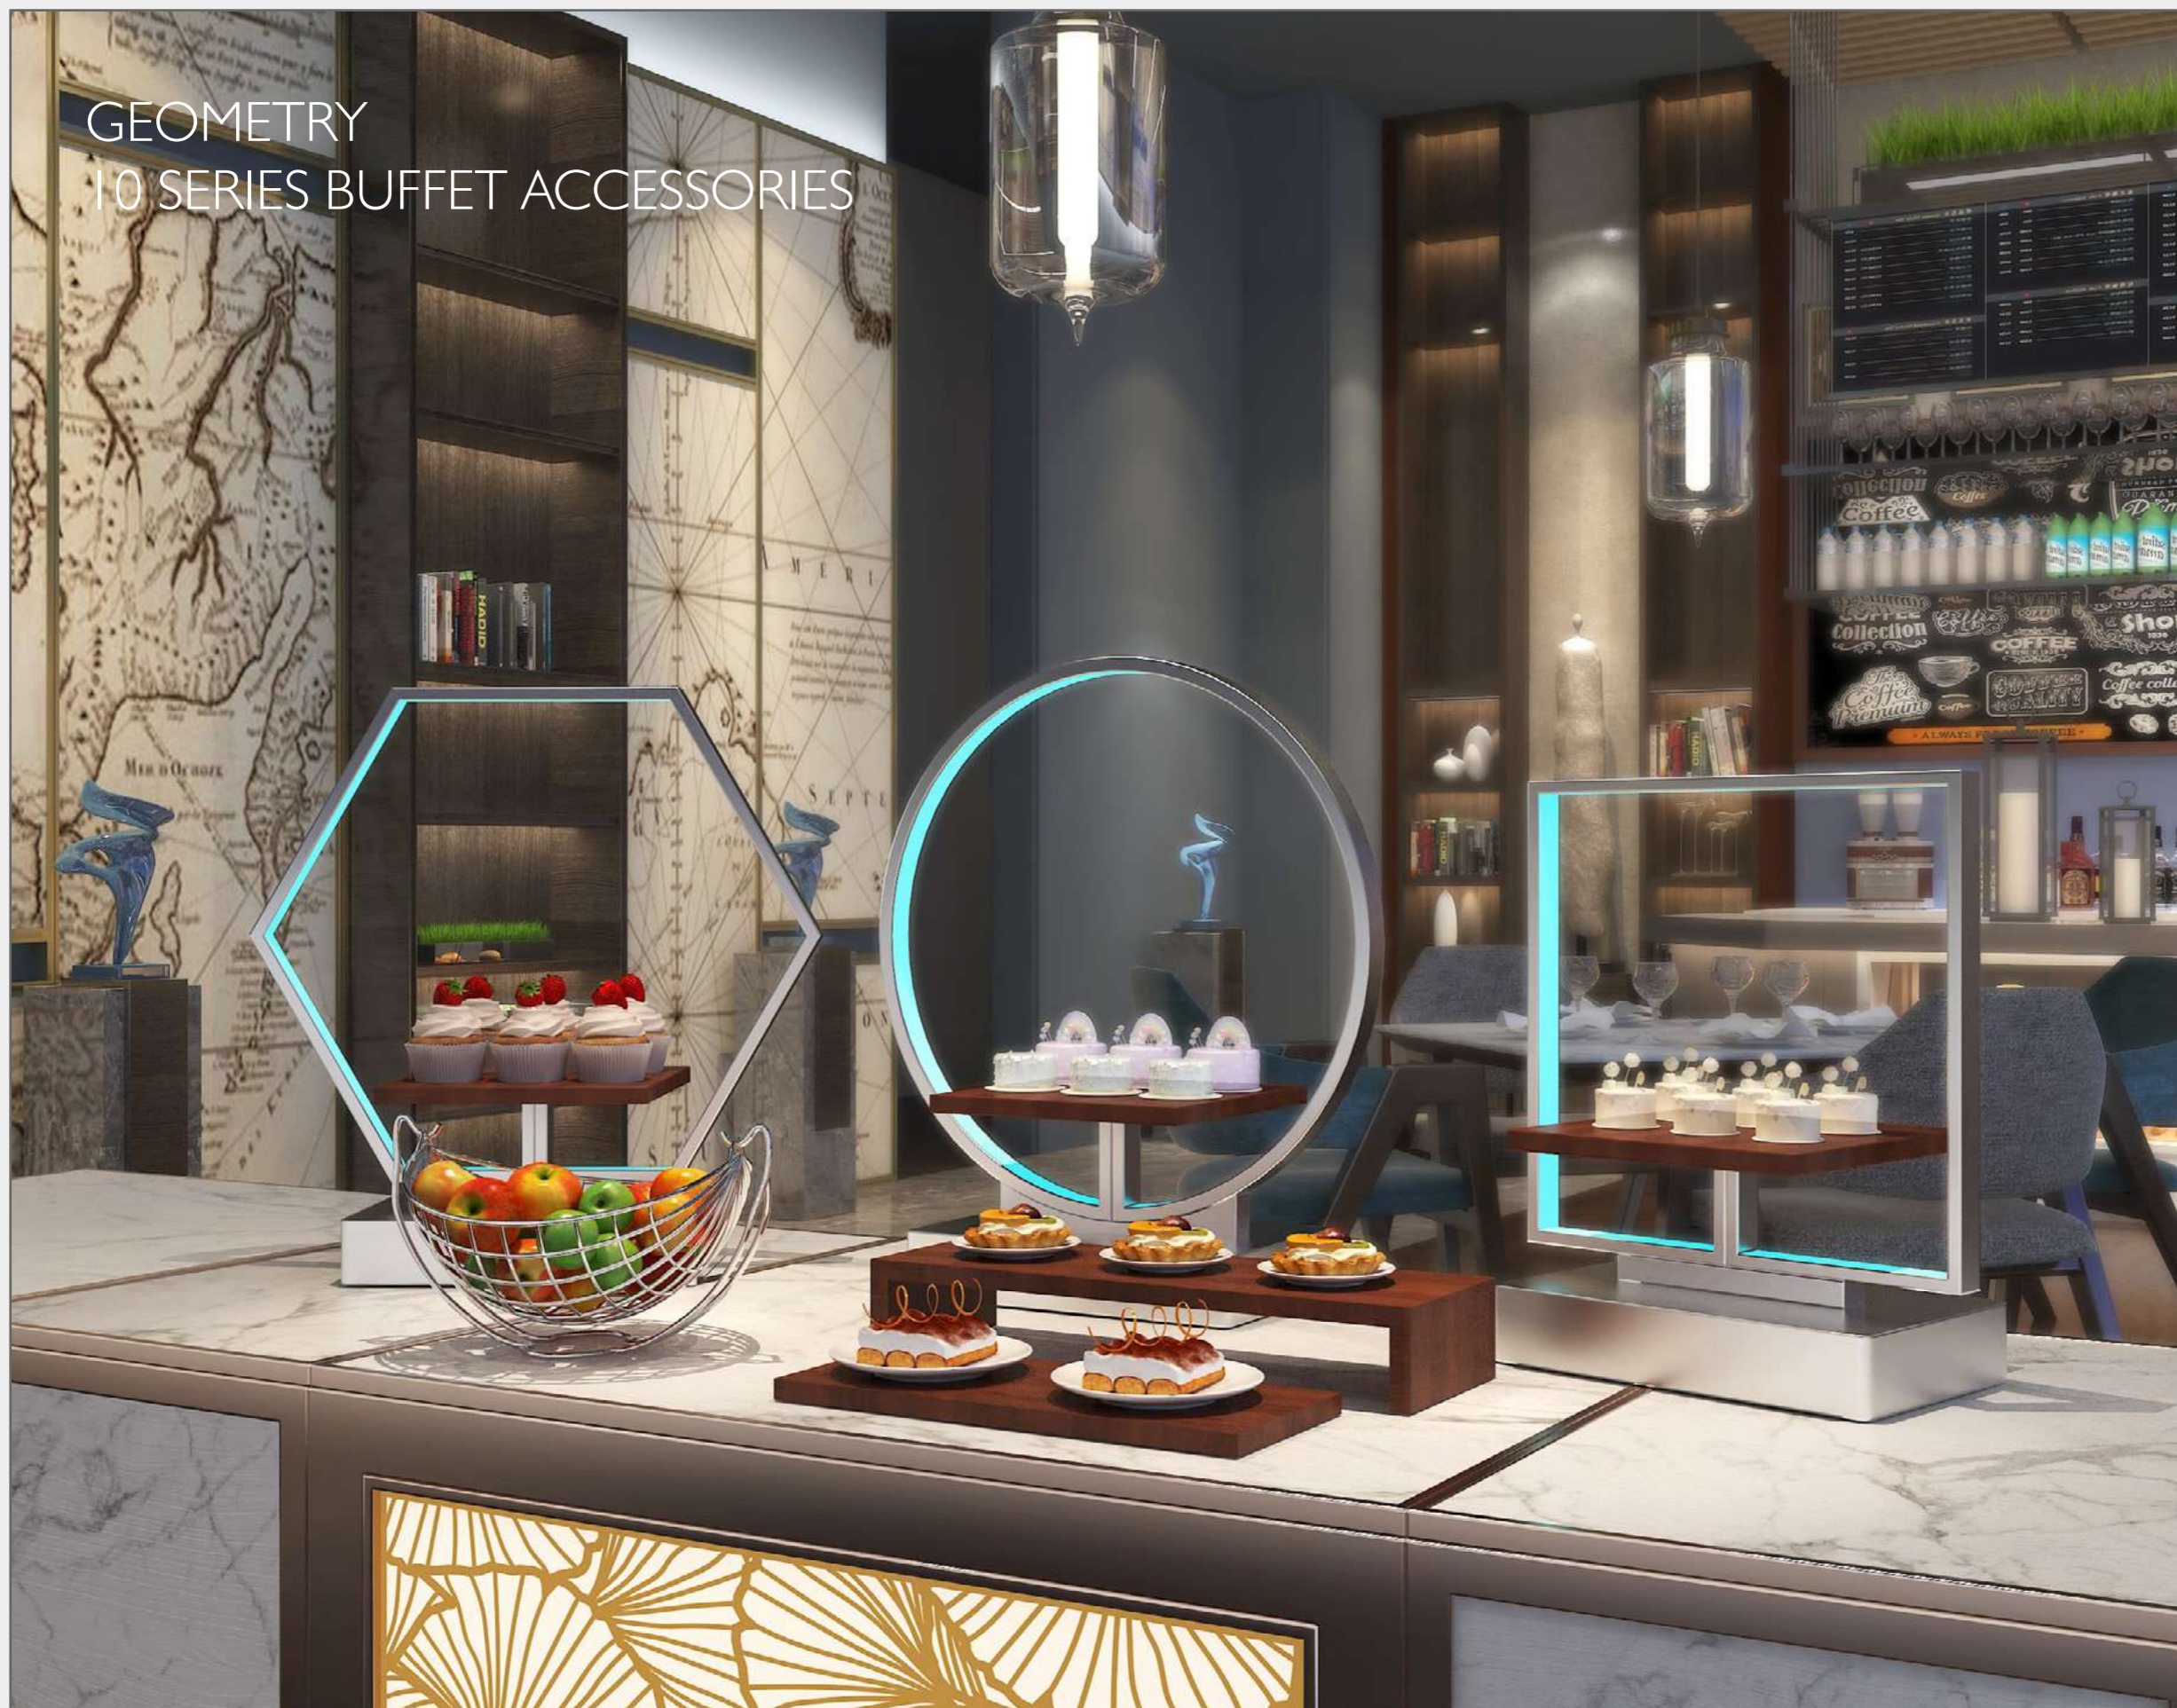

Code:YBGE22-Y106
Size: L400*W220* H480mm
Material: Stainless Steel

GEOMETRY
10 SERIES BUFFET ACCESSORIES