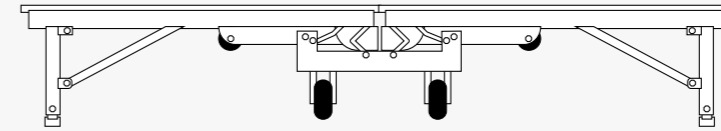

TYPE OF TROLLEY