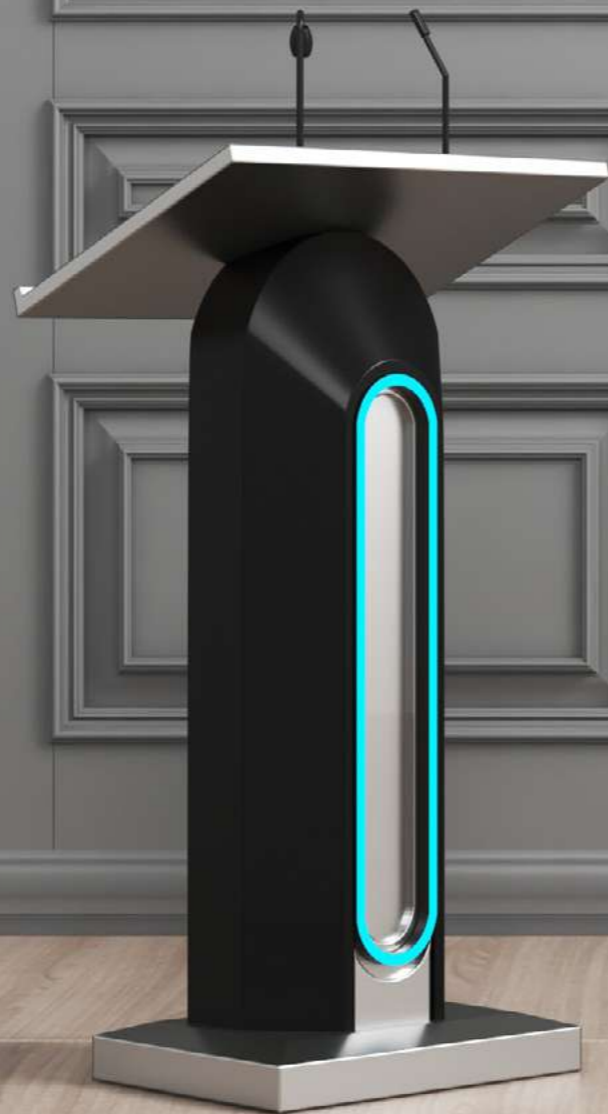

NEW

PODIUM

LED LIGHT STRIP

DETAILED PARAMETERS REFER TO 考 P250-251

STAINLESS STEEL/WOODEN

MORE COLOR SAMPLES REFERENCE P272-273