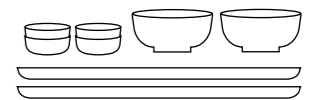

SHARE COLLECTION

FRESCO DIPPING SAUCE BOWLS 6 CL

DIM: $\varnothing 7 \times 2,5$ cm - $\varnothing 2^{3/4} \times 1$ in | WEIGHT: 110 g - 4 oz | CAPACITY: 6 cl - 2 oz

Black
69903

Stone
69910

White
69927

FRESCO DIPPING SAUCE BOWLS 12 CL

DIM: $\varnothing 8 \times 3,5$ cm - $\varnothing 3^{1/4} \times 1^{1/2}$ in | WEIGHT: 160 g - 6 oz | CAPACITY: 12 cl - 4 oz

Black
69934

Stone
69941

White
69958

FRESCO SUSHI SET

DIM (box set): 32 x 14 x 12 cm - $12^{3/4} \times 5^{1/2} \times 4^{3/4}$ in | WEIGHT: 850 g - 30 oz
Sold in a gift box

Black*
90239

Stone*
90246

White*
90253

* Availability based on MOQ

FRESCO CHIP & DIP SET

DIM: ø 35 x 6 cm - ø 13^{3/4} x 2^{1/4} in | WEIGHT: 570 g - 20 oz | CAPACITY: Dip bowl: 50 cl - 17 oz

Black
69965

Stone
69996