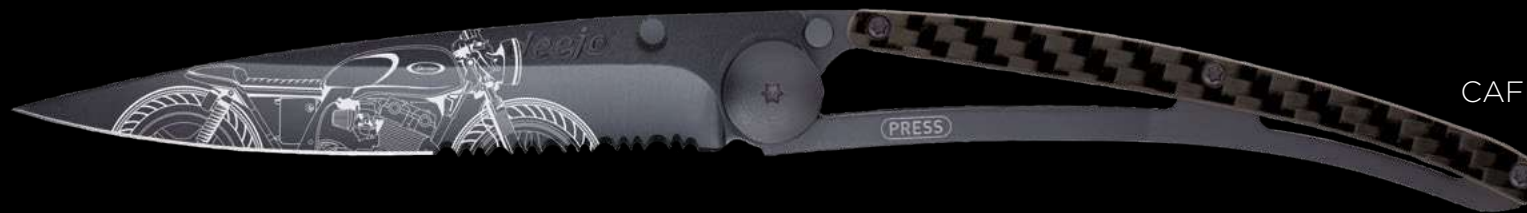

CAFE RACER - FIBRE DE CARBONE
CAFE RACER - CARBON FIBER
1GC000553