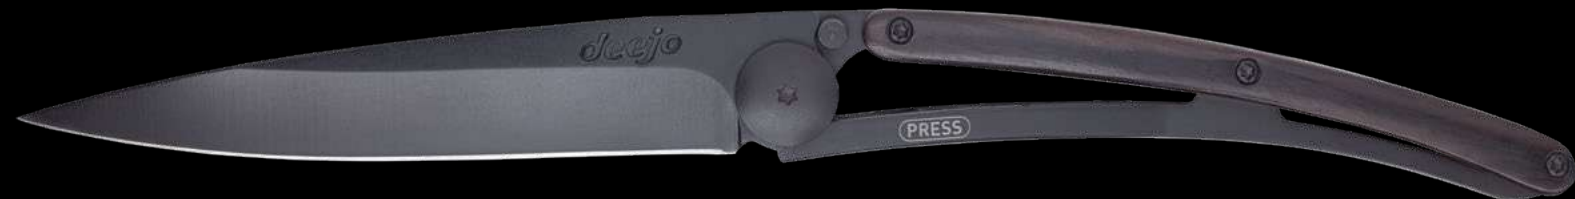

ÉBÈNE
EBONY WOOD
1GB000004