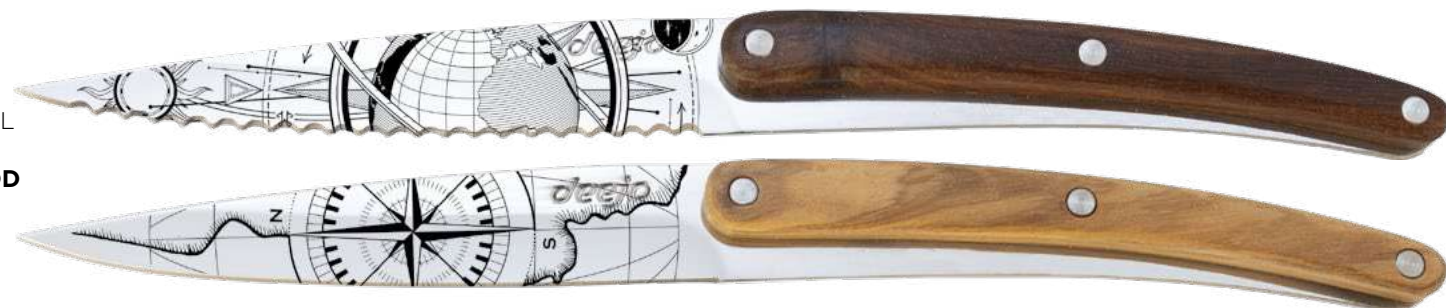

GLOBE TROTTER / TERRA INCOGNITA
FINITION MIROIR, OLIVIER ET BOIS CORAIL
GLOBE TROTTER / TERRA INCOGNITA
MIRROR FINISH, OLIVE AND CORAL WOOD
CAB000102