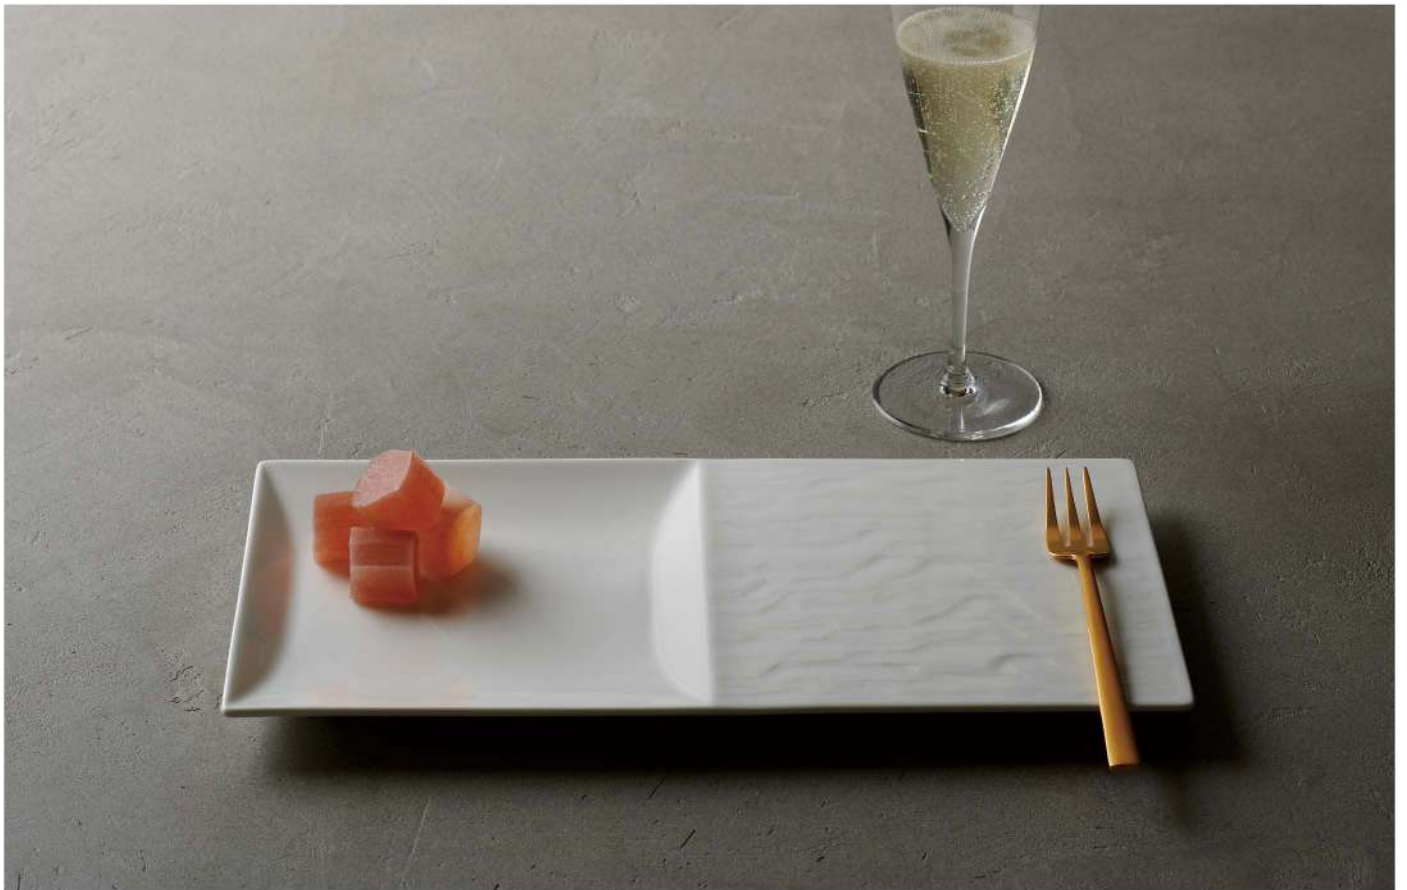

51300-5622
27cm PLATE
D273 · H14mm

51300-5623
21cm PLATE
D217 · H10mm

51300-5597
16cm PLATE
D166 · H14mm