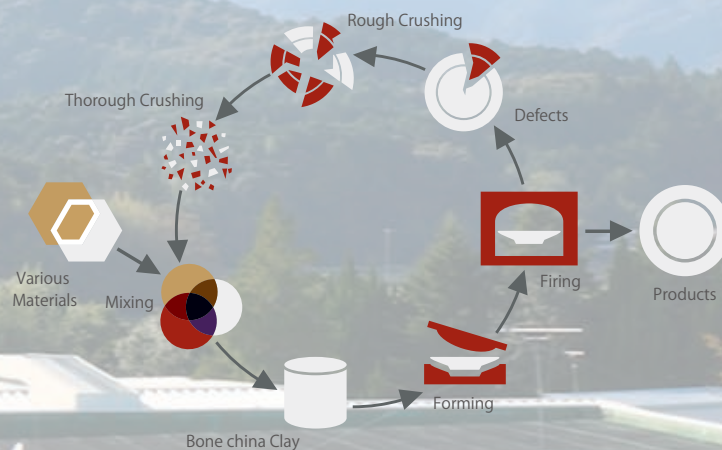

Improvement of Firing Process

Plain white bone china without patterns used to require three rounds of firing, but now most of these products are only fired twice, which contributes to a significant reduction in CO2 emissions. This also leads to improved durability of the product itself, as the brand logo is applied before glaze coating.

Waste Heat Recycling

In order to reduce CO2 emissions, we recycle waste heat from the firing furnace and use it as a heat source instead of using gas as a heat source for the drying room.

Reusing of Raw Materials

About 9% of the raw materials used in NARUMI Bone China are recycled materials, such as defective products generated in the manufacturing process. The defective products are crushed and returned to a raw state to be reborn as part of the raw materials for new products.

In addition, about 30% of the fresh raw material itself comes from a recycled material: calcium phosphate is a by-product of gelatin making, recycled as a raw material of chinaware.

We are striving to increase the ratio of recycled materials further by improving the process of recycling defective products and exploring other recycled materials that can replace existing materials.